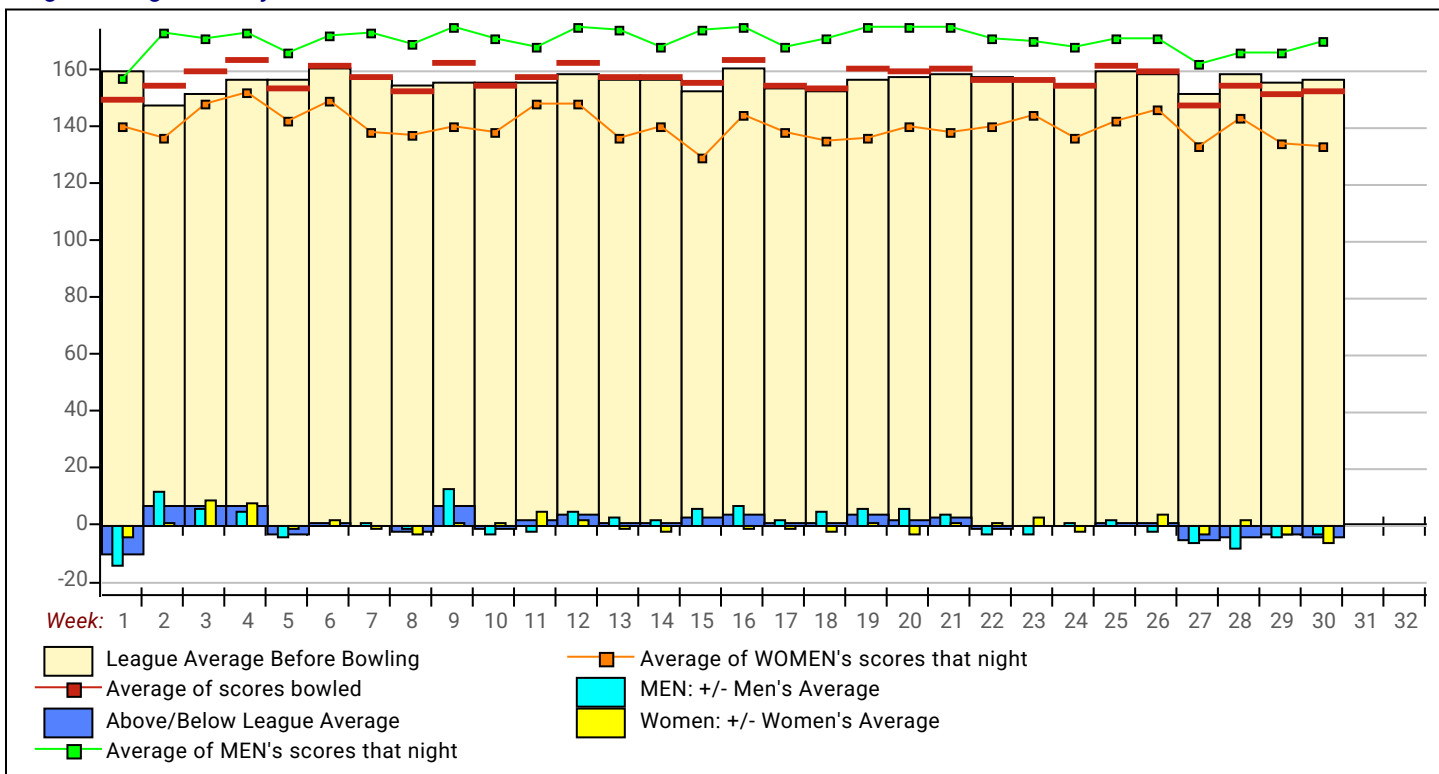

ID #	Name	Phone	Avg HDCP	Pins	Gms	True Average	Book Avg	High Game	High Sers	HDCP Game	HDCP Sers
35	Vaught, Steven		150	72	0	0	---	0	0		
21	Waddle, Tanjua		133	87	798	6	133.00	149	418		
61	Wright, Joan		bk137	83	365	3	121.67	126	365		
63	Wright, Rodney		bk138	82	0	0	138	0	0		

League Average Week-by-Week

High match Points: All Members of This League

Name	Points Won	Points Lost	%Won	Name	Points Won	Points Lost	%Won
1 Jacque Menini	10.0	2.0	83.33%	24 Bubby Hicks	89.0	85.0	51.15%
2 Aaron Minor	121.0	59.0	67.22%	25 Frank Graff	84.0	84.0	50.00%
3 Don Batye	8.0	4.0	66.67%	26 Tanjua Waddle	6.0	6.0	50.00%
4 Lance O'dell	4.0	2.0	66.67%	27 Tina King	48.0	48.0	50.00%
5 Billy Waddle	113.0	67.0	62.78%	28 Greg Davis	84.0	84.0	50.00%
6 Jerrick Bagley	110.0	70.0	61.11%	29 Cheryl Riddle	83.0	91.0	47.70%
7 JR Guilford	109.0	71.0	60.56%	30 Shirley Shiflett	57.0	63.0	47.50%
8 Terry Walter	108.0	72.0	60.00%	31 Charlotte Stockwell	84.0	96.0	46.67%
9 Sherry Techau	25.0	17.0	59.52%	32 Eldon Henry	77.0	91.0	45.83%
10 Travis Goosey	103.0	71.0	59.20%	33 Paula Hamilton	74.0	88.0	45.68%
11 Allison R Wood	103.0	71.0	59.20%	34 Dee Carmichael	32.0	40.0	44.44%
12 Jerry Wine	106.0	74.0	58.89%	35 Shawn Pulliam	77.0	97.0	44.25%
13 Wayne Stockwell	106.0	74.0	58.89%	36 Cheryl Hamilton	40.0	56.0	41.67%
14 Paula McCollum	106.0	74.0	58.89%	37 Trish Wilburn	73.0	107.0	40.56%
15 Debbie Shiflett	100.0	74.0	57.47%	38 Kirk Palmer	70.0	104.0	40.23%
16 Glenn Murrain	98.0	76.0	56.32%	39 Paige Finney	67.0	101.0	39.88%
17 Brian Menini	87.0	69.0	55.77%	40 Megan Sensenich	35.0	55.0	38.89%
18 Pam Murrain	92.0	76.0	54.76%	41 Shannon Knowles	57.0	93.0	38.00%
19 Lesley Almond	95.0	79.0	54.60%	42 Joan Wright	2.0	4.0	33.33%
20 Ryan Graff	94.0	80.0	54.02%	43 Anita Kelley		6.0	0.00%
21 Lydia Palmer	95.0	85.0	52.78%	44 Kenny Kelley			0.00%
22 Chuck Webb	88.0	80.0	52.38%	45 Vern Cordray			0.00%
23 Andrew Hoyt	91.0	83.0	52.30%	46 John Kremer			0.00%