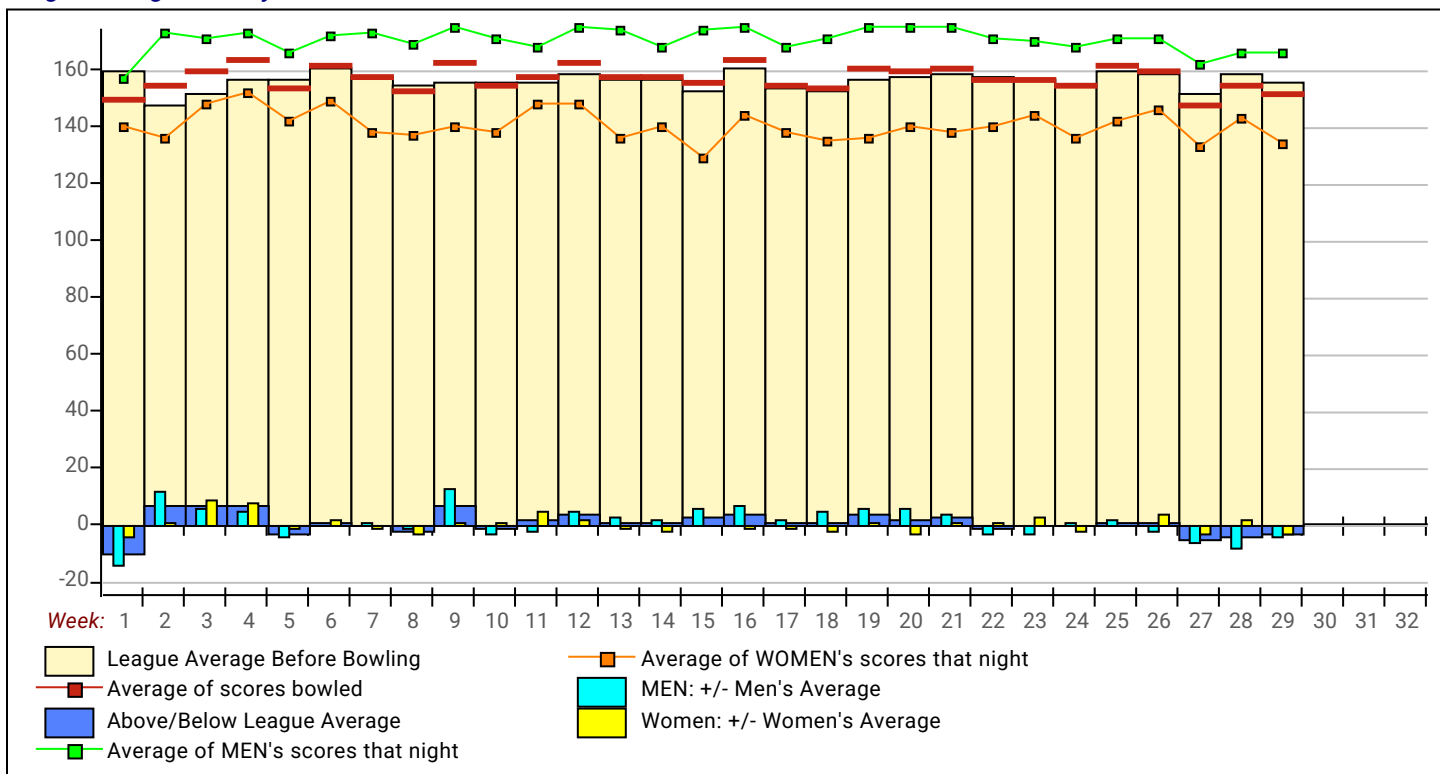

ID #	Name	Phone	Avg HDCP		Pins	Gms	True Average	Book Avg	High Game	High Sers	HDCP Game	HDCP Sers
35	Vaught, Steven		150	72	0	0		---	0	0		
21	Waddle, Tanjua		126	93	380	3	126.67	---	144	380		
61	Wright, Joan		bk137	83	365	3	121.67	137	126	365		
63	Wright, Rodney		bk138	82	0	0		138	0	0		

League Average Week-by-Week

High match Points: All Members of This League

Name	Points Won	Points Lost	%Won	Name	Points Won	Points Lost	%Won
1 Jacque Menini	10.0	2.0	83.33%	24 Tina King	46.0	44.0	51.11%
2 Aaron Minor	117.0	57.0	67.24%	25 Bubby Hicks	85.0	83.0	50.60%
3 Don Batye	8.0	4.0	66.67%	26 Frank Graff	84.0	84.0	50.00%
4 Lance O'dell	4.0	2.0	66.67%	27 Shirley Shiflett	57.0	57.0	50.00%
5 Billy Waddle	113.0	61.0	64.94%	28 Greg Davis	80.0	82.0	49.38%
6 Jerrick Bagley	108.0	66.0	62.07%	29 Cheryl Riddle	81.0	87.0	48.21%
7 JR Guilford	105.0	69.0	60.34%	30 Charlotte Stockwell	82.0	92.0	47.13%
8 Allison R Wood	101.0	67.0	60.12%	31 Eldon Henry	75.0	87.0	46.30%
9 Wayne Stockwell	104.0	70.0	59.77%	32 Paula Hamilton	70.0	86.0	44.87%
10 Sherry Techau	25.0	17.0	59.52%	33 Dee Carmichael	32.0	40.0	44.44%
11 Travis Goosey	99.0	69.0	58.93%	34 Shawn Pulliam	71.0	97.0	42.26%
12 Jerry Wine	102.0	72.0	58.62%	35 Trish Wilburn	73.0	101.0	41.95%
13 Terry Walter	102.0	72.0	58.62%	36 Paige Finney	65.0	97.0	40.12%
14 Paula McCollum	102.0	72.0	58.62%	37 Cheryl Hamilton	36.0	54.0	40.00%
15 Glenn Murrain	96.0	72.0	57.14%	38 Kirk Palmer	66.0	102.0	39.29%
16 Ryan Graff	94.0	74.0	55.95%	39 Megan Sensenich	35.0	55.0	38.89%
17 Debbie Shiflett	94.0	74.0	55.95%	40 Shannon Knowles	53.0	91.0	36.81%
18 Pam Murrain	90.0	72.0	55.56%	41 Tanjua Waddle	2.0	4.0	33.33%
19 Brian Menini	81.0	69.0	54.00%	42 Joan Wright	2.0	4.0	33.33%
20 Lydia Palmer	93.0	81.0	53.45%	43 Anita Kelley		6.0	0.00%
21 Chuck Webb	86.0	76.0	53.09%	44 Kenny Kelley			0.00%
22 Lesley Almond	89.0	79.0	52.98%	45 Vern Cordray			0.00%
23 Andrew Hoyt	89.0	79.0	52.98%	46 John Kremer			0.00%