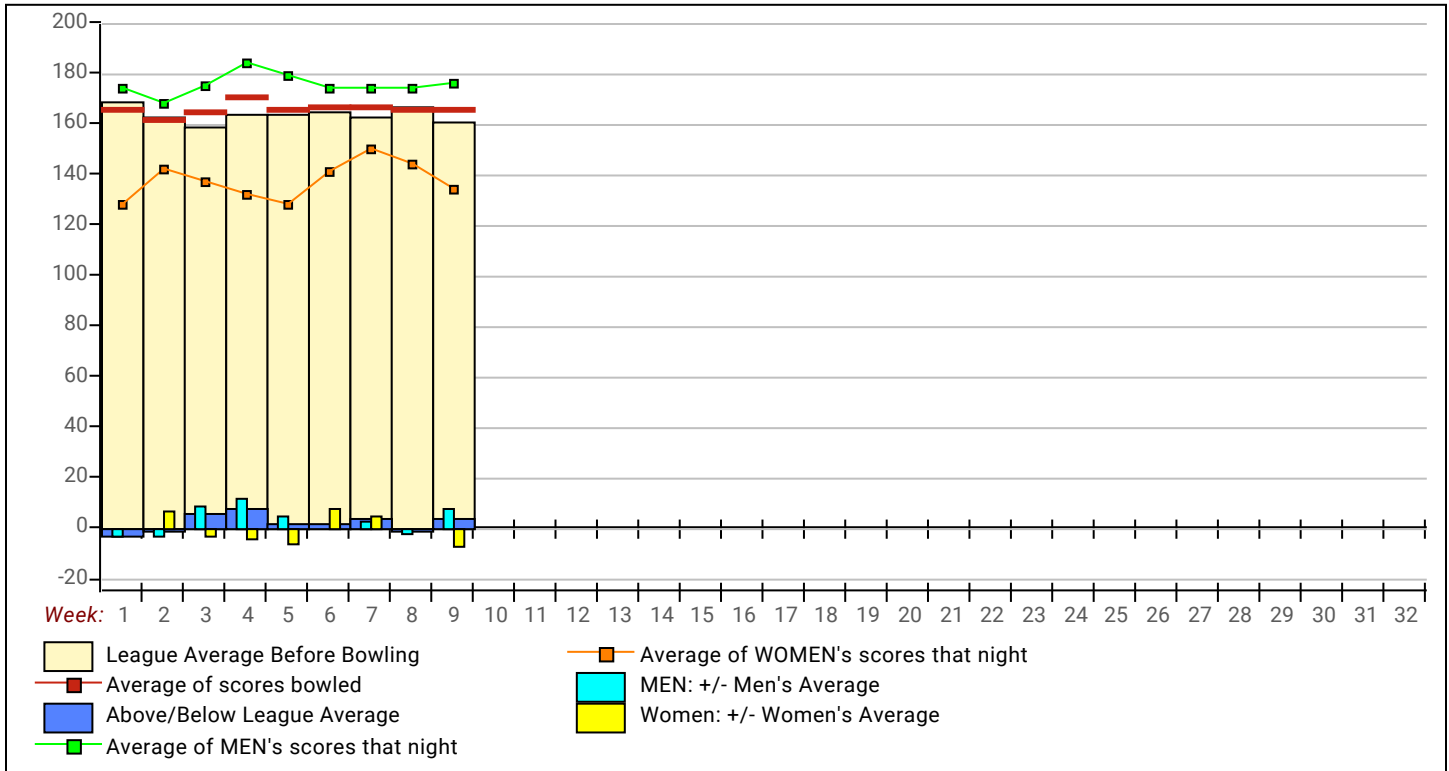

League Average Week-by-Week

High match Points: All Members of This League

Name	Points Won	Points Lost	%Won	Name	Points Won	Points Lost	%Won
1 Brian Menini	31.0	11.0	73.81 %	30 Lydia Palmer	20.0	34.0	37.04 %
2 Billy Waddle	34.0	14.0	70.83 %	31 Kirk Palmer	20.0	34.0	37.04 %
3 Jerry Wine	34.0	14.0	70.83 %	32 Andrew Hoyt	19.0	35.0	35.19 %
4 Greg Davis	32.0	16.0	66.67 %	33 Rodney Wright	2.0	4.0	33.33 %
5 David Pfeiffer	35.0	19.0	64.81 %	34 Shawn Pulliam	8.0	16.0	33.33 %
6 Dakota Reams	34.0	20.0	62.96 %	35 Vern Cordray			0.00 %
7 Chuck Webb	31.0	23.0	57.41 %	36 John Kremer			0.00 %
8 Ryan Graff	27.0	21.0	56.25 %	37 Glenn Bragg			0.00 %
9 Terry Walter	30.0	24.0	55.56 %	38 Tim Stanfield			0.00 %
10 Travis Hoyt	23.0	19.0	54.76 %	39 James Newman			0.00 %
11 Debbie Shiflett	22.0	20.0	52.38 %	40 Karen Eubanks			0.00 %
12 Joan Wright	25.0	23.0	52.08 %	41 Colton Quail			0.00 %
13 Derek Huffmon	12.0	12.0	50.00 %	42 Jenna Dobrzanski			0.00 %
14 Paula Mccollum	12.0	12.0	50.00 %	43 Jerry Stone			0.00 %
15 Bubby Hicks	27.0	27.0	50.00 %	44 Tanjua Waddle			0.00 %
16 Aaron Minor	20.0	22.0	47.62 %	45 Jerrick Bagley			0.00 %
17 Ron Hamilton	25.0	29.0	46.30 %	46 Paul Frey			0.00 %
18 Glenn Murrain	25.0	29.0	46.30 %	47 Buck Forte			0.00 %
19 Kenny Kelley	22.0	26.0	45.83 %	48 Everett Goosey			0.00 %
20 JR Guilford	22.0	26.0	45.83 %	49 Maggie Kremer			0.00 %
21 Alan Pierce	8.0	10.0	44.44 %	50 Shawn Moore			0.00 %
22 Wayne Stockwell	24.0	30.0	44.44 %	51 Jeff O'Dell			0.00 %
23 Chris Pfeiffer	24.0	30.0	44.44 %	52 Steven Vaught			0.00 %
24 Eldon Henry	24.0	30.0	44.44 %	53 Sam Green			0.00 %
25 Dray Starzl	16.0	20.0	44.44 %	54 Jim Kitchen			0.00 %
26 Anita Kelley	20.0	28.0	41.67 %	55 Raymond Morris			0.00 %
27 Charlotte Stockwell	22.0	32.0	40.74 %	56 Tina Frey			0.00 %
28 Pam Murrain	16.0	26.0	38.10 %	57 Travis Goosey			0.00 %
29 Frank Graff	20.0	34.0	37.04 %	58 Mark Davis			0.00 %