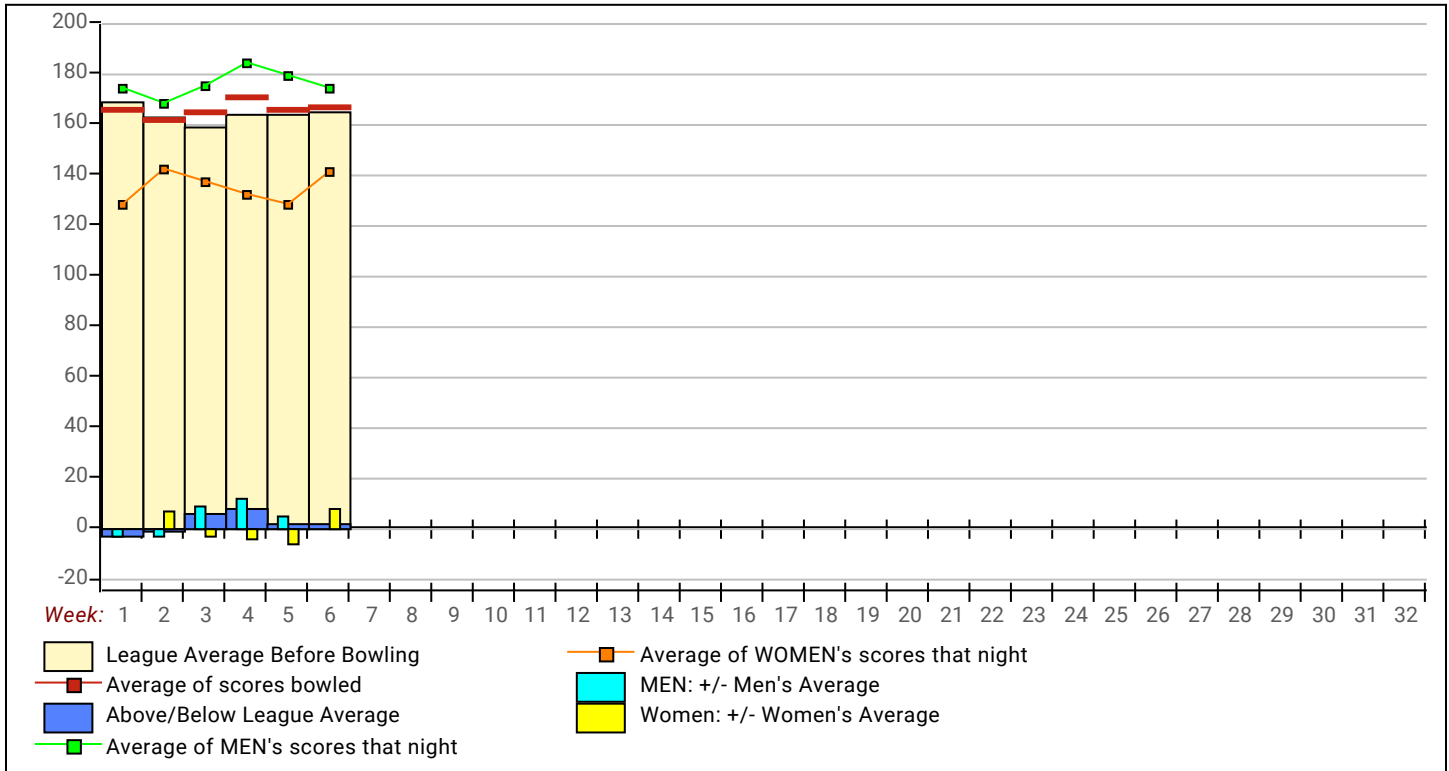

League Average Week-by-Week

High match Points: All Members of This League

Name	Points Won	Points Lost	%Won	Name	Points Won	Points Lost	%Won
1 Paula Mccollum	6.0		100.00%	30 Kirk Palmer	12.0	24.0	33.33%
2 Billy Waddle	28.0	8.0	77.78%	31 Shawn Pulliam	8.0	16.0	33.33%
3 Brian Menini	22.0	8.0	73.33%	32 Andrew Hoyt	12.0	24.0	33.33%
4 Alan Pierce	4.0	2.0	66.67%	33 Debbie Shiflett	6.0	18.0	25.00%
5 Jerry Wine	20.0	10.0	66.67%	34 Vern Cordray			0.00%
6 Joan Wright	19.0	11.0	63.33%	35 John Kremer			0.00%
7 Travis Hoyt	15.0	9.0	62.50%	36 Glenn Bragg			0.00%
8 Greg Davis	22.0	14.0	61.11%	37 Tim Stanfield			0.00%
9 Aaron Minor	18.0	12.0	60.00%	38 James Newman			0.00%
10 Dakota Reams	21.0	15.0	58.33%	39 Karen Eubanks			0.00%
11 Bubby Hicks	21.0	15.0	58.33%	40 Colton Quail			0.00%
12 Chuck Webb	21.0	15.0	58.33%	41 Jenna Dobrzenski			0.00%
13 Kenny Kelley	20.0	16.0	55.56%	42 Jerry Stone			0.00%
14 Terry Walter	20.0	16.0	55.56%	43 Tanjua Waddle			0.00%
15 David Pfeiffer	19.0	17.0	52.78%	44 Jerrick Bagley			0.00%
16 Anita Kelley	18.0	18.0	50.00%	45 Paul Frey			0.00%
17 Derek Huffmon	12.0	12.0	50.00%	46 Buck Forte			0.00%
18 Ryan Graff	17.0	19.0	47.22%	47 Everett Goosey			0.00%
19 Pam Murrain	11.0	13.0	45.83%	48 Maggie Kremer			0.00%
20 Dray Starzl	11.0	13.0	45.83%	49 Shawn Moore			0.00%
21 JR Guilford	16.0	20.0	44.44%	50 Jeff O'Dell			0.00%
22 Wayne Stockwell	16.0	20.0	44.44%	51 Steven Vaught			0.00%
23 Eldon Henry	16.0	20.0	44.44%	52 Sam Green			0.00%
24 Frank Graff	14.0	22.0	38.89%	53 Jim Kitchen			0.00%
25 Lydia Palmer	14.0	22.0	38.89%	54 Raymond Morris			0.00%
26 Chris Pfeiffer	14.0	22.0	38.89%	55 Tina Frey			0.00%
27 Ron Hamilton	13.0	23.0	36.11%	56 Travis Goosey			0.00%
28 Glenn Murrain	13.0	23.0	36.11%	57 Mark Davis			0.00%
29 Charlotte Stockwell	12.0	24.0	33.33%	58 Jordan Clements			0.00%