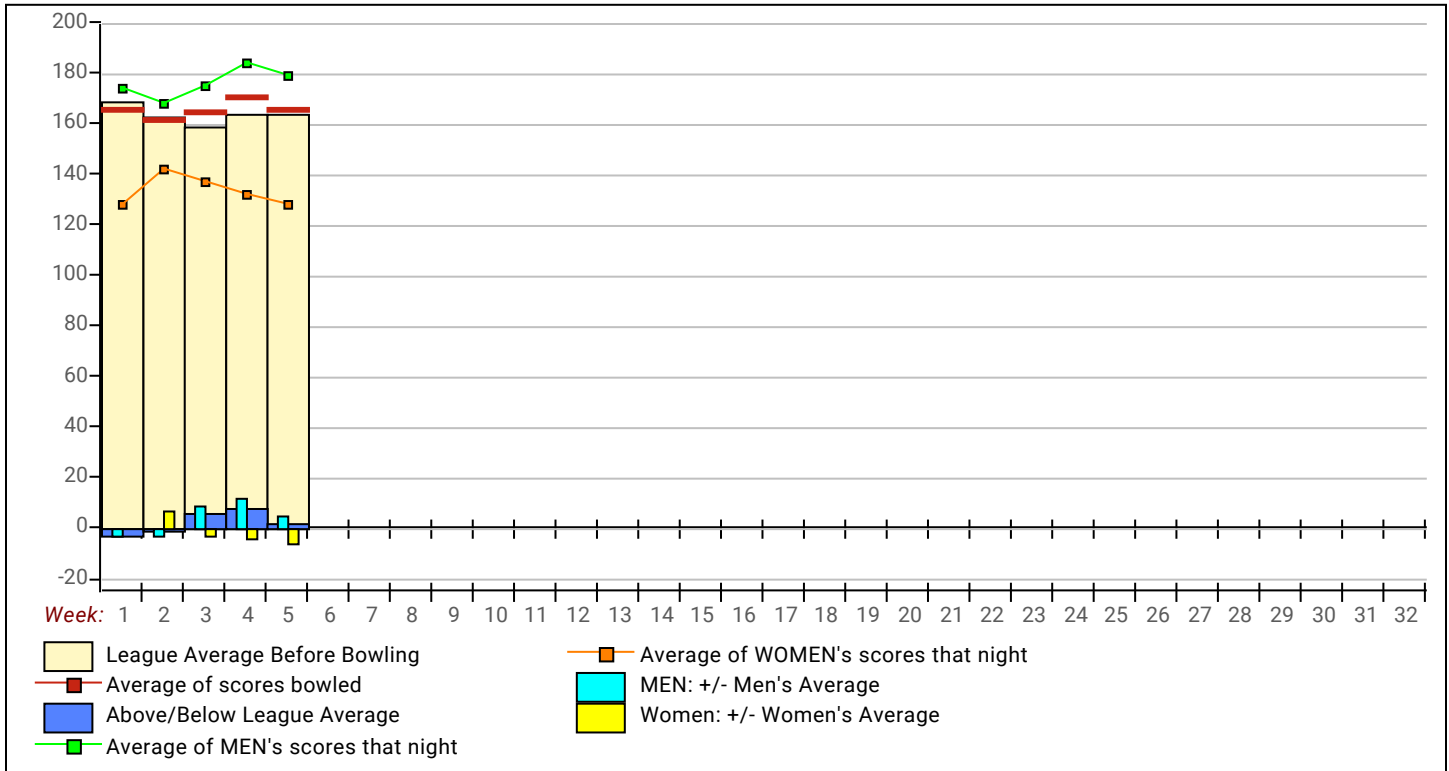

League Average Week-by-Week

High match Points: All Members of This League

Name	Points Won	Points Lost	%Won	Name	Points Won	Points Lost	%Won
1 Paula Mccollum	6.0		100.00%	30 Debbie Shiflett	6.0	12.0	33.33%
2 Travis Hoyt	14.0	4.0	77.78%	31 Andrew Hoyt	10.0	20.0	33.33%
3 Jerry Wine	18.0	6.0	75.00%	32 Pam Murrain	5.0	13.0	27.78%
4 Brian Menini	18.0	6.0	75.00%	33 Charlotte Stockwell	8.0	22.0	26.67%
5 Billy Waddle	22.0	8.0	73.33%	34 Vern Cordray			0.00%
6 Alan Pierce	4.0	2.0	66.67%	35 John Kremer			0.00%
7 Aaron Minor	16.0	8.0	66.67%	36 Glenn Bragg			0.00%
8 Anita Kelley	18.0	12.0	60.00%	37 Tim Stanfield			0.00%
9 Kenny Kelley	18.0	12.0	60.00%	38 James Newman			0.00%
10 Greg Davis	18.0	12.0	60.00%	39 Karen Eubanks			0.00%
11 Dakota Reams	17.0	13.0	56.67%	40 Colton Quail			0.00%
12 Chuck Webb	17.0	13.0	56.67%	41 Jenna Dobrzenski			0.00%
13 Joan Wright	13.0	11.0	54.17%	42 Jerry Stone			0.00%
14 Eldon Henry	16.0	14.0	53.33%	43 Tanjua Waddle			0.00%
15 Derek Huffmon	12.0	12.0	50.00%	44 Jerrick Bagley			0.00%
16 Bubby Hicks	15.0	15.0	50.00%	45 Paul Frey			0.00%
17 JR Guilford	14.0	16.0	46.67%	46 Buck Forte			0.00%
18 Ryan Graff	14.0	16.0	46.67%	47 Everett Goosey			0.00%
19 Terry Walter	14.0	16.0	46.67%	48 Maggie Kremer			0.00%
20 Wayne Stockwell	14.0	16.0	46.67%	49 Shawn Moore			0.00%
21 David Pfeiffer	14.0	16.0	46.67%	50 Jeff O'Dell			0.00%
22 Dray Starzl	11.0	13.0	45.83%	51 Steven Vaught			0.00%
23 Lydia Palmer	12.0	18.0	40.00%	52 Sam Green			0.00%
24 Kirk Palmer	12.0	18.0	40.00%	53 Jim Kitchen			0.00%
25 Glenn Murrain	11.0	19.0	36.67%	54 Raymond Morris			0.00%
26 Frank Graff	10.0	20.0	33.33%	55 Tina Frey			0.00%
27 Ron Hamilton	10.0	20.0	33.33%	56 Travis Goosey			0.00%
28 Chris Pfeiffer	10.0	20.0	33.33%	57 Mark Davis			0.00%
29 Shawn Pulliam	8.0	16.0	33.33%	58 Jordan Clements			0.00%