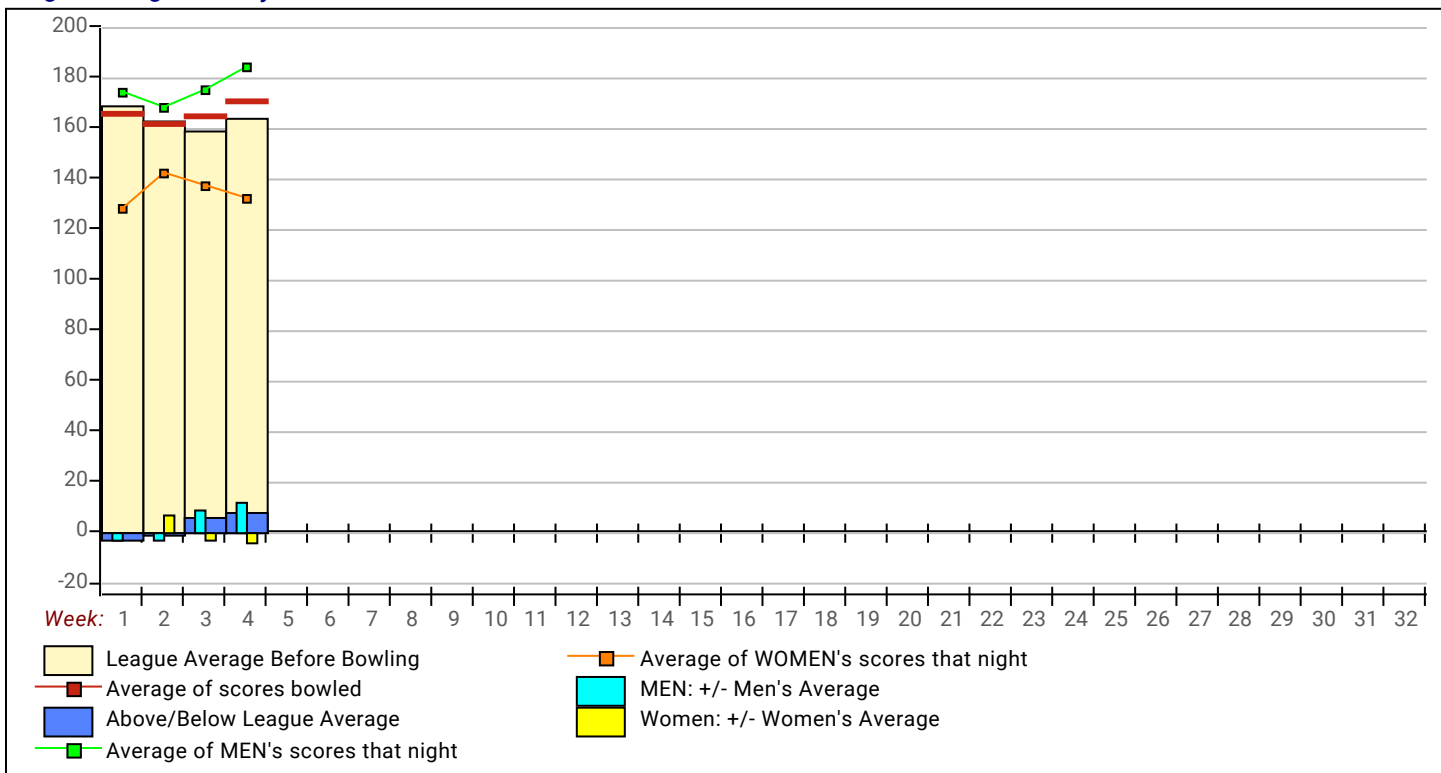

League Average Week-by-Week

High match Points: All Members of This League

Name	Points Won	Points Lost	%Won	Name	Points Won	Points Lost	%Won
1 Paula Mccollum	6.0		100.00%	30 Andrew Hoyt	8.0	16.0	33.33%
2 Travis Hoyt	10.0	2.0	83.33%	31 Pam Murrain	5.0	13.0	27.78%
3 Anita Kelley	16.0	8.0	66.67%	32 Charlotte Stockwell	6.0	18.0	25.00%
4 Billy Waddle	16.0	8.0	66.67%	33 Vern Cordray			0.00%
5 Jerry Wine	12.0	6.0	66.67%	34 John Kremer			0.00%
6 Brian Menini	12.0	6.0	66.67%	35 Glenn Bragg			0.00%
7 Aaron Minor	16.0	8.0	66.67%	36 Tim Stanfield			0.00%
8 Dray Starzl	11.0	7.0	61.11%	37 James Newman			0.00%
9 Kenny Kelley	14.0	10.0	58.33%	38 Alan Pierce			0.00%
10 Ryan Graff	14.0	10.0	58.33%	39 Karen Eubanks			0.00%
11 Greg Davis	14.0	10.0	58.33%	40 Colton Quail			0.00%
12 Joan Wright	10.0	8.0	55.56%	41 Jenna Dobrzenski			0.00%
13 Dakota Reams	13.0	11.0	54.17%	42 Jerry Stone			0.00%
14 Chuck Webb	13.0	11.0	54.17%	43 Tanjua Waddle			0.00%
15 Derek Huffmon	12.0	12.0	50.00%	44 Jerrick Bagley			0.00%
16 Lydia Palmer	12.0	12.0	50.00%	45 Paul Frey			0.00%
17 Terry Walter	12.0	12.0	50.00%	46 Buck Forte			0.00%
18 Bubby Hicks	12.0	12.0	50.00%	47 Everett Goosey			0.00%
19 Wayne Stockwell	12.0	12.0	50.00%	48 Maggie Kremer			0.00%
20 Kirk Palmer	12.0	12.0	50.00%	49 Shawn Moore			0.00%
21 Debbie Shiflett	6.0	6.0	50.00%	50 Jeff O'Dell			0.00%
22 Glenn Murrain	11.0	13.0	45.83%	51 Steven Vaught			0.00%
23 Chris Pfeiffer	10.0	14.0	41.67%	52 Sam Green			0.00%
24 Eldon Henry	10.0	14.0	41.67%	53 Jim Kitchen			0.00%
25 JR Guilford	8.0	16.0	33.33%	54 Raymond Morris			0.00%
26 Frank Graff	8.0	16.0	33.33%	55 Tina Frey			0.00%
27 Ron Hamilton	8.0	16.0	33.33%	56 Travis Goosey			0.00%
28 David Pfeiffer	8.0	16.0	33.33%	57 Mark Davis			0.00%
29 Shawn Pulliam	8.0	16.0	33.33%	58 Jordan Clements			0.00%