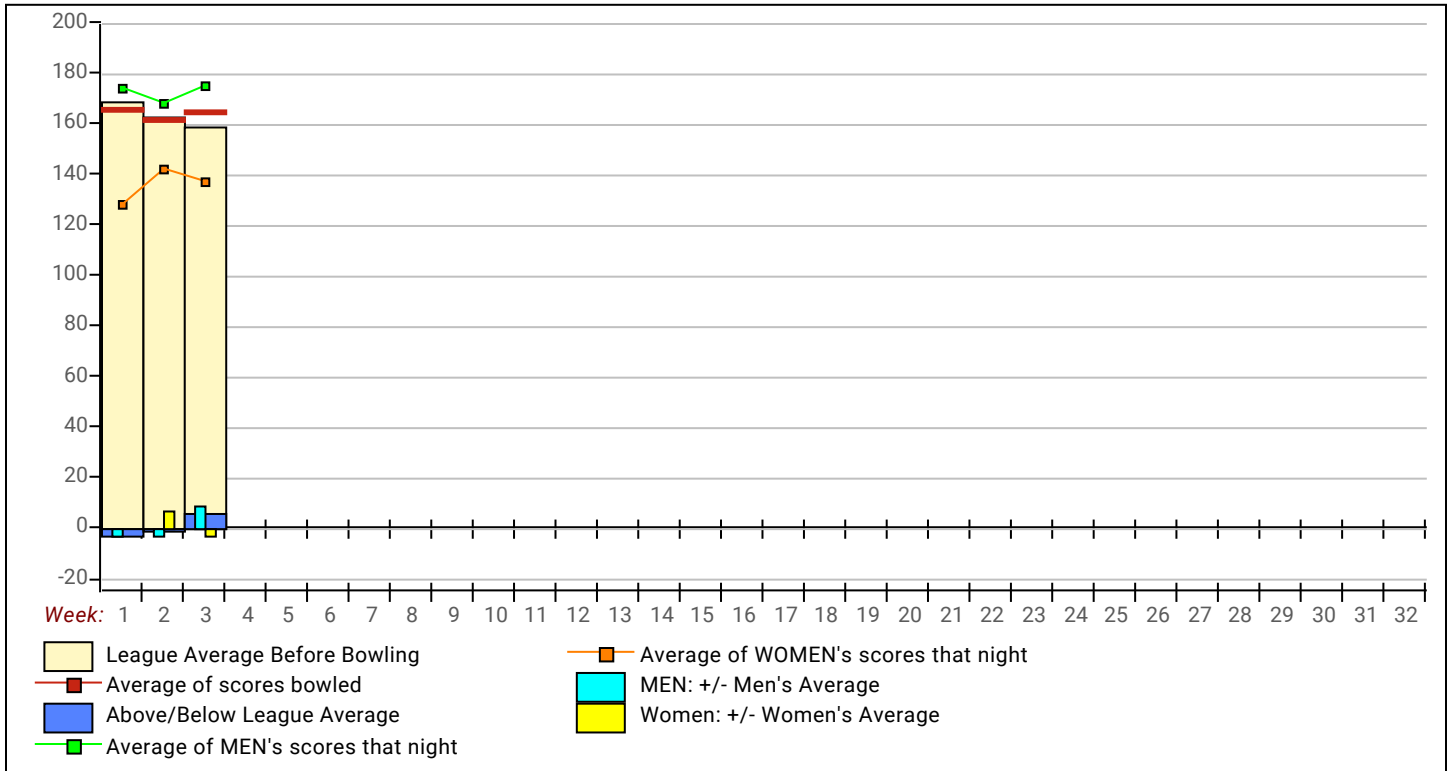

League Average Week-by-Week

High match Points: All Members of This League

Name	Points Won	Points Lost	%Won	Name	Points Won	Points Lost	%Won
1 Paula Mccollum	6.0		100.00%	30 David Pfeiffer	6.0	12.0	33.33%
2 Travis Hoyt	6.0		100.00%	31 Pam Murrain	5.0	13.0	27.78%
3 Anita Kelley	14.0	4.0	77.78%	32 Charlotte Stockwell	4.0	14.0	22.22%
4 Aaron Minor	14.0	4.0	77.78%	33 Vern Cordray			0.00%
5 Derek Huffmon	12.0	6.0	66.67%	34 John Kremer			0.00%
6 Billy Waddle	12.0	6.0	66.67%	35 Glenn Bragg			0.00%
7 Ryan Graff	12.0	6.0	66.67%	36 Tim Stanfield			0.00%
8 Jerry Wine	8.0	4.0	66.67%	37 James Newman			0.00%
9 Debbie Shiflett	4.0	2.0	66.67%	38 Alan Pierce			0.00%
10 Kenny Kelley	10.0	8.0	55.56%	39 Karen Eubanks			0.00%
11 Lydia Palmer	10.0	8.0	55.56%	40 Colton Quail			0.00%
12 Kirk Palmer	10.0	8.0	55.56%	41 Jenna Dobrzanski			0.00%
13 Greg Davis	10.0	8.0	55.56%	42 Jerry Stone			0.00%
14 Brian Menini	6.0	6.0	50.00%	43 Tanjua Waddle			0.00%
15 Dakota Reams	9.0	9.0	50.00%	44 Jerrick Bagley			0.00%
16 Joan Wright	6.0	6.0	50.00%	45 Paul Frey			0.00%
17 Chuck Webb	9.0	9.0	50.00%	46 Buck Forte			0.00%
18 Terry Walter	8.0	10.0	44.44%	47 Everett Goosey			0.00%
19 Glenn Murrain	8.0	10.0	44.44%	48 Maggie Kremer			0.00%
20 Bubby Hicks	8.0	10.0	44.44%	49 Shawn Moore			0.00%
21 Wayne Stockwell	8.0	10.0	44.44%	50 Jeff O'Dell			0.00%
22 Shawn Pulliam	8.0	10.0	44.44%	51 Steven Vaught			0.00%
23 Eldon Henry	8.0	10.0	44.44%	52 Sam Green			0.00%
24 Andrew Hoyt	8.0	10.0	44.44%	53 Jim Kitchen			0.00%
25 Dray Starzl	5.0	7.0	41.67%	54 Raymond Morris			0.00%
26 JR Guilford	6.0	12.0	33.33%	55 Tina Frey			0.00%
27 Frank Graff	6.0	12.0	33.33%	56 Travis Goosey			0.00%
28 Ron Hamilton	6.0	12.0	33.33%	57 Mark Davis			0.00%
29 Chris Pfeiffer	6.0	12.0	33.33%	58 Jordan Clements			0.00%