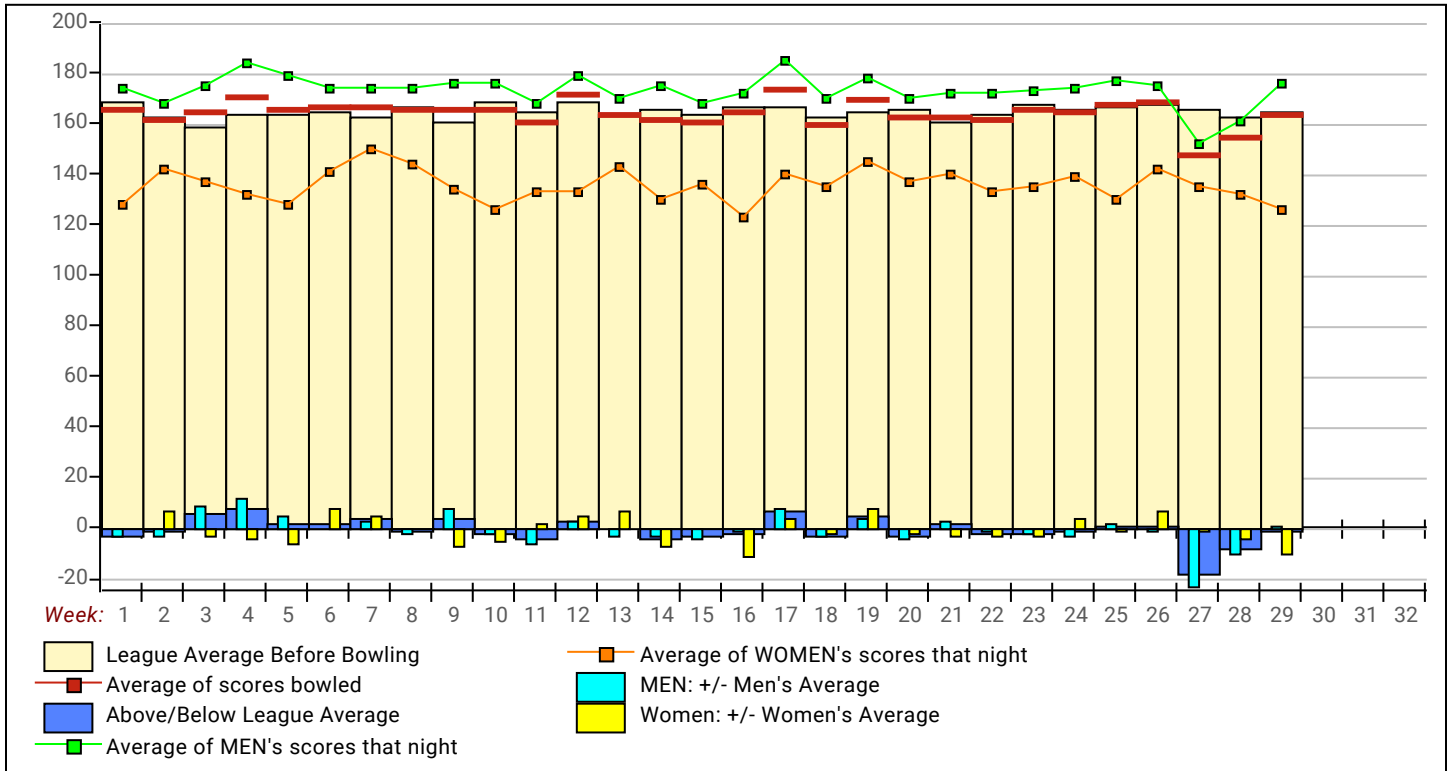

League Average Week-by-Week

High match Points: All Members of This League

Name	Points Won	Points Lost	%Won	Name	Points Won	Points Lost	%Won
1 Billy Waddle	112.0	50.0	69.14%	30 Rodney Wright	48.0	78.0	38.10%
2 Brian Menini	96.0	48.0	66.67%	31 Travis Hoyt	52.0	86.0	37.68%
3 Jeff O'Dell	4.0	2.0	66.67%	32 Alan Pierce	18.0	30.0	37.50%
4 Chuck Webb	110.0	58.0	65.48%	33 Kirk Palmer	63.0	111.0	36.21%
5 JR Guilford	105.0	63.0	62.50%	34 Shawn Pulliam	8.0	16.0	33.33%
6 Glenn Murrain	98.0	64.0	60.49%	35 Dray Starzl	26.0	58.0	30.95%
7 Paula Mccollum	18.0	12.0	60.00%	36 Vern Cordray			0.00%
8 Greg Davis	97.0	65.0	59.88%	37 John Kremer			0.00%
9 Debbie Shiflett	94.0	68.0	58.02%	38 Glenn Bragg			0.00%
10 Terry Walter	100.0	74.0	57.47%	39 Tim Stanfield			0.00%
11 David Pfeiffer	95.0	73.0	56.55%	40 James Newman			0.00%
12 Ryan Graff	93.0	75.0	55.36%	41 Karen Eubanks			0.00%
13 Kenny Kelley	52.0	44.0	54.17%	42 Colton Quail			0.00%
14 Jerry Wine	87.0	81.0	51.79%	43 Jenna Dobrzanski			0.00%
15 Dakota Reams	89.0	85.0	51.15%	44 Jerry Stone			0.00%
16 Derek Huffmon	12.0	12.0	50.00%	45 Tanjua Waddle			0.00%
17 Bubby Hicks	86.0	88.0	49.43%	46 Jerrick Bagley			0.00%
18 Frank Graff	85.0	89.0	48.85%	47 Paul Frey			0.00%
19 Joan Wright	75.0	87.0	46.30%	48 Buck Forte			0.00%
20 Lydia Palmer	79.0	95.0	45.40%	49 Everett Goosey			0.00%
21 Ron Hamilton	77.0	97.0	44.25%	50 Maggie Kremer			0.00%
22 Pam Murrain	61.0	77.0	44.20%	51 Shawn Moore			0.00%
23 Anita Kelley	60.0	78.0	43.48%	52 Steven Vaught			0.00%
24 Charlotte Stockwell	75.0	99.0	43.10%	53 Sam Green			0.00%
25 Wayne Stockwell	75.0	99.0	43.10%	54 Jim Kitchen			0.00%
26 Aaron Minor	62.0	82.0	43.06%	55 Raymond Morris			0.00%
27 Andrew Hoyt	73.0	101.0	41.95%	56 Tina Frey			0.00%
28 Eldon Henry	65.0	97.0	40.12%	57 Travis Goosey			0.00%
29 Chris Pfeiffer	64.0	104.0	38.10%	58 Mark Davis			0.00%