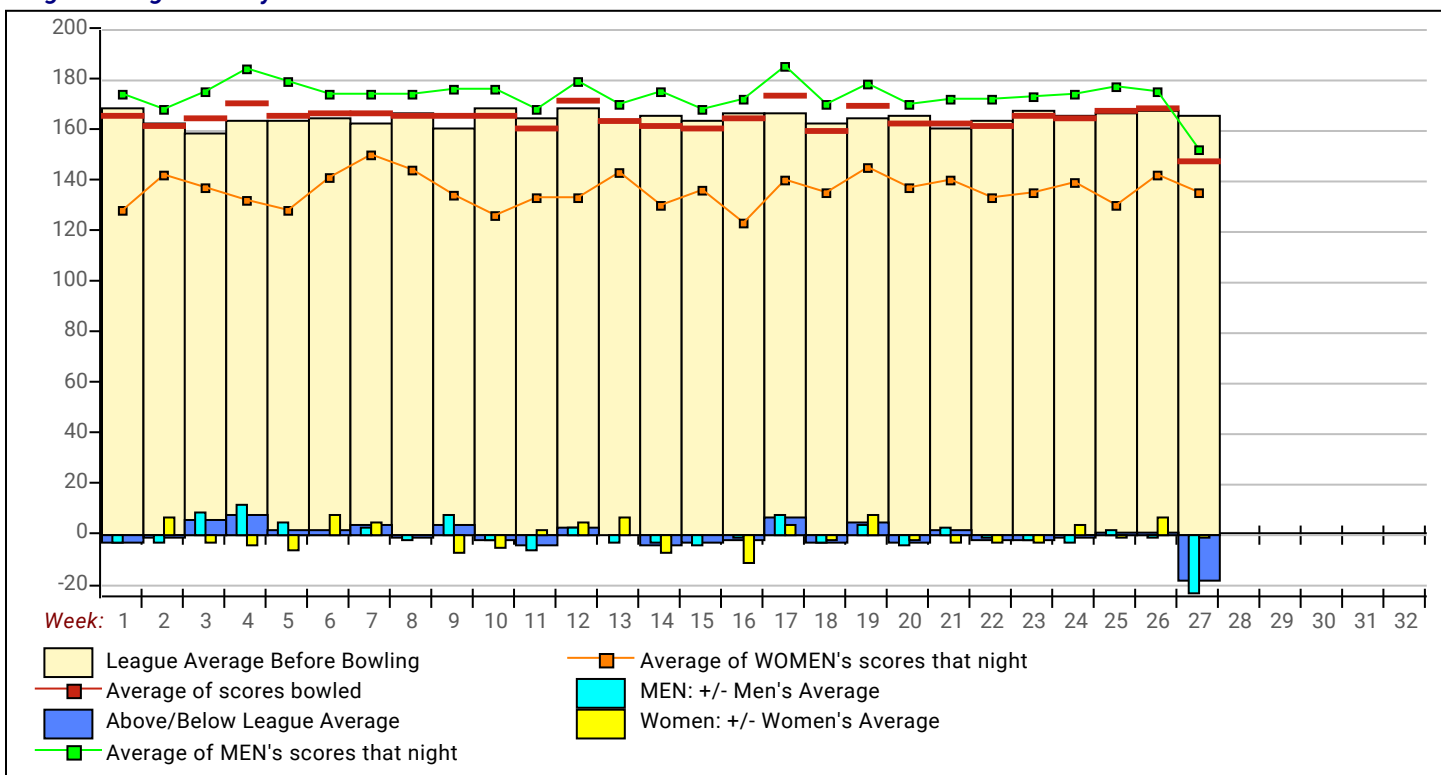

League Average Week-by-Week

High match Points: All Members of This League

Name	Points Won	Points Lost	%Won	Name	Points Won	Points Lost	%Won
1 Billy Waddle	104.0	46.0	69.33%	30 Rodney Wright	44.0	70.0	38.60%
2 Brian Menini	90.0	42.0	68.18%	31 Alan Pierce	16.0	26.0	38.10%
3 Jeff O'Dell	4.0	2.0	66.67%	32 Travis Hoyt	48.0	78.0	38.10%
4 Chuck Webb	102.0	54.0	65.38%	33 Kirk Palmer	59.0	103.0	36.42%
5 Greg Davis	94.0	56.0	62.67%	34 Shawn Pulliam	8.0	16.0	33.33%
6 JR Guilford	97.0	59.0	62.18%	35 Dray Starzl	26.0	58.0	30.95%
7 Paula Mccollum	18.0	12.0	60.00%	36 Vern Cordray			0.00%
8 Glenn Murrain	88.0	62.0	58.67%	37 John Kremer			0.00%
9 Terry Walter	92.0	70.0	56.79%	38 Glenn Bragg			0.00%
10 Debbie Shiflett	84.0	66.0	56.00%	39 Tim Stanfield			0.00%
11 Ryan Graff	85.0	71.0	54.49%	40 James Newman			0.00%
12 David Pfeiffer	85.0	71.0	54.49%	41 Karen Eubanks			0.00%
13 Kenny Kelley	48.0	42.0	53.33%	42 Colton Quail			0.00%
14 Dakota Reams	85.0	77.0	52.47%	43 Jenna Dobrzanski			0.00%
15 Jerry Wine	79.0	77.0	50.64%	44 Jerry Stone			0.00%
16 Bubby Hicks	82.0	80.0	50.62%	45 Tanjua Waddle			0.00%
17 Derek Huffmon	12.0	12.0	50.00%	46 Jerrick Bagley			0.00%
18 Frank Graff	81.0	81.0	50.00%	47 Paul Frey			0.00%
19 Anita Kelley	60.0	66.0	47.62%	48 Buck Forte			0.00%
20 Lydia Palmer	75.0	87.0	46.30%	49 Everett Goosey			0.00%
21 Joan Wright	69.0	81.0	46.00%	50 Maggie Kremer			0.00%
22 Pam Murrain	61.0	77.0	44.20%	51 Shawn Moore			0.00%
23 Charlotte Stockwell	71.0	91.0	43.83%	52 Steven Vaught			0.00%
24 Aaron Minor	60.0	78.0	43.48%	53 Sam Green			0.00%
25 Ron Hamilton	70.0	92.0	43.21%	54 Jim Kitchen			0.00%
26 Wayne Stockwell	69.0	93.0	42.59%	55 Raymond Morris			0.00%
27 Chris Pfeiffer	64.0	92.0	41.03%	56 Tina Frey			0.00%
28 Eldon Henry	63.0	93.0	40.38%	57 Travis Goosey			0.00%
29 Andrew Hoyt	65.0	97.0	40.12%	58 Mark Davis			0.00%