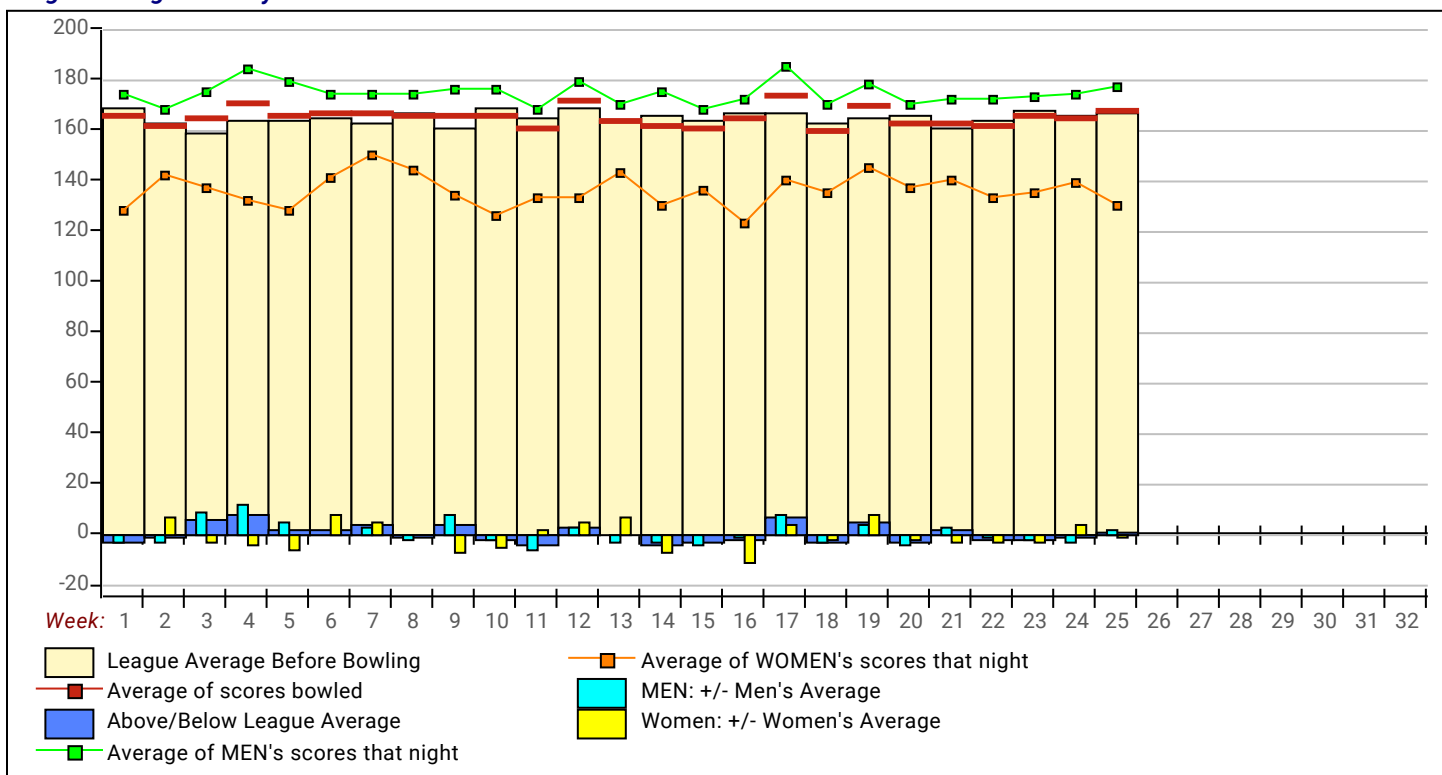

League Average Week-by-Week

High match Points: All Members of This League

Name	Points Won	Points Lost	%Won	Name	Points Won	Points Lost	%Won
1 Billy Waddle	98.0	40.0	71.01 %	30 Kirk Palmer	59.0	91.0	39.33 %
2 Brian Menini	82.0	38.0	68.33 %	31 Travis Hoyt	48.0	78.0	38.10 %
3 Jeff O'Dell	4.0	2.0	66.67 %	32 Rodney Wright	36.0	66.0	35.29 %
4 Chuck Webb	94.0	50.0	65.28 %	33 Shawn Pulliam	8.0	16.0	33.33 %
5 Greg Davis	88.0	50.0	63.77 %	34 Dray Starzl	26.0	58.0	30.95 %
6 JR Guilford	91.0	53.0	63.19 %	35 Alan Pierce	10.0	26.0	27.78 %
7 Paula Mccollum	18.0	12.0	60.00 %	36 Vern Cordray			0.00 %
8 Glenn Murrain	82.0	56.0	59.42 %	37 John Kremer			0.00 %
9 David Pfeiffer	83.0	61.0	57.64 %	38 Glenn Bragg			0.00 %
10 Terry Walter	84.0	66.0	56.00 %	39 Tim Stanfield			0.00 %
11 Dakota Reams	82.0	68.0	54.67 %	40 James Newman			0.00 %
12 Debbie Shiflett	74.0	64.0	53.62 %	41 Karen Eubanks			0.00 %
13 Ryan Graff	77.0	67.0	53.47 %	42 Colton Quail			0.00 %
14 Kenny Kelley	48.0	42.0	53.33 %	43 Jenna Dobrzanski			0.00 %
15 Jerry Wine	73.0	71.0	50.69 %	44 Jerry Stone			0.00 %
16 Derek Huffmon	12.0	12.0	50.00 %	45 Tanjua Waddle			0.00 %
17 Frank Graff	75.0	75.0	50.00 %	46 Jerrick Bagley			0.00 %
18 Bubby Hicks	74.0	76.0	49.33 %	47 Paul Frey			0.00 %
19 Joan Wright	63.0	75.0	45.65 %	48 Buck Forte			0.00 %
20 Ron Hamilton	68.0	82.0	45.33 %	49 Everett Goosey			0.00 %
21 Pam Murrain	57.0	69.0	45.24 %	50 Maggie Kremer			0.00 %
22 Charlotte Stockwell	67.0	83.0	44.67 %	51 Shawn Moore			0.00 %
23 Lydia Palmer	67.0	83.0	44.67 %	52 Steven Vaught			0.00 %
24 Anita Kelley	50.0	64.0	43.86 %	53 Sam Green			0.00 %
25 Aaron Minor	54.0	72.0	42.86 %	54 Jim Kitchen			0.00 %
26 Eldon Henry	63.0	87.0	42.00 %	55 Raymond Morris			0.00 %
27 Wayne Stockwell	61.0	89.0	40.67 %	56 Tina Frey			0.00 %
28 Andrew Hoyt	61.0	89.0	40.67 %	57 Travis Goosey			0.00 %
29 Chris Pfeiffer	58.0	86.0	40.28 %	58 Mark Davis			0.00 %