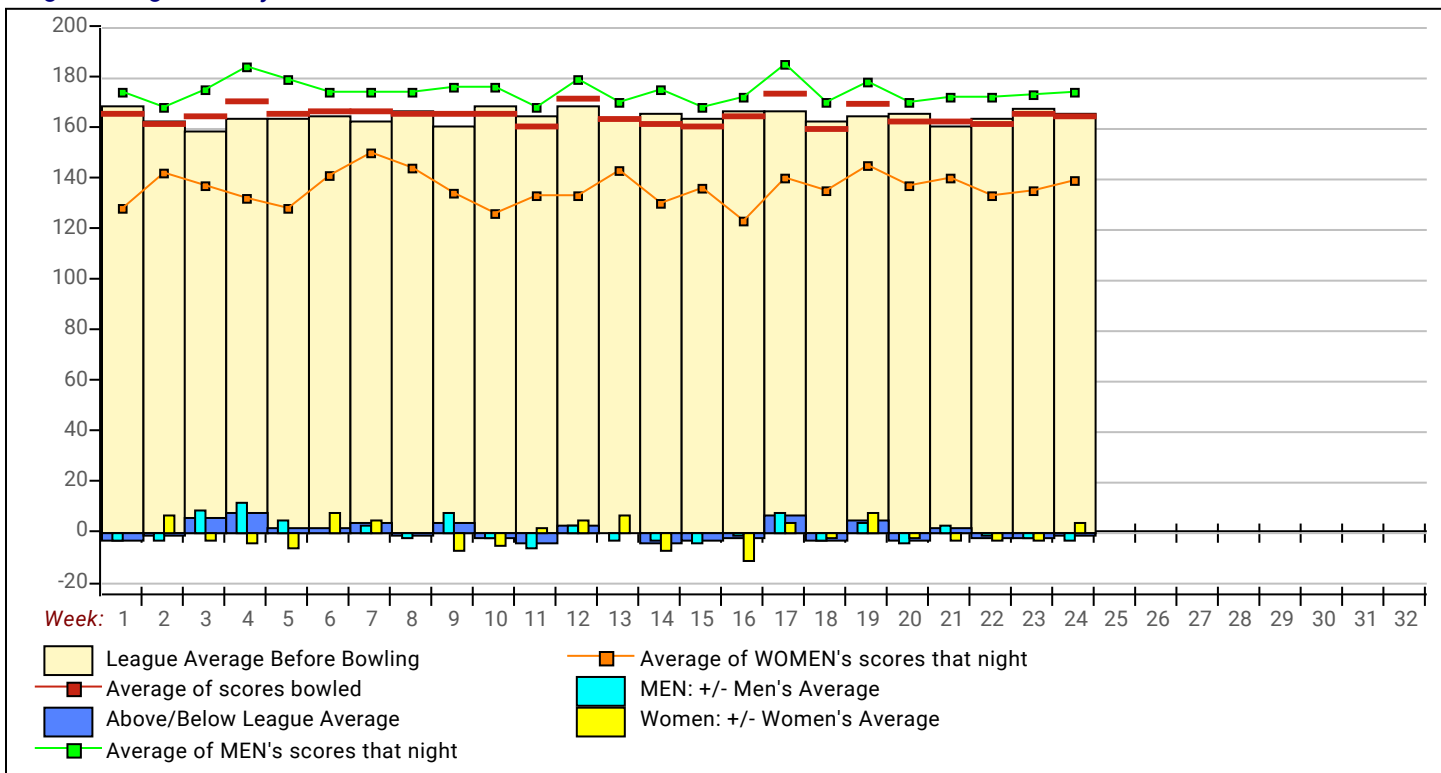

League Average Week-by-Week

High match Points: All Members of This League

Name	Points Won	Points Lost	%Won	Name	Points Won	Points Lost	%Won
1 Billy Waddle	94.0	38.0	71.21%	30 Kirk Palmer	57.0	87.0	39.58%
2 Brian Menini	76.0	38.0	66.67%	31 Travis Hoyt	48.0	78.0	38.10%
3 Jeff O'Dell	4.0	2.0	66.67%	32 Rodney Wright	36.0	60.0	37.50%
4 JR Guilford	91.0	47.0	65.94%	33 Shawn Pulliam	8.0	16.0	33.33%
5 Chuck Webb	88.0	50.0	63.77%	34 Dray Starzl	26.0	58.0	30.95%
6 Greg Davis	82.0	50.0	62.12%	35 Alan Pierce	10.0	26.0	27.78%
7 Paula Mccollum	18.0	12.0	60.00%	36 Vern Cordray			0.00%
8 Glenn Murrain	76.0	56.0	57.58%	37 John Kremer			0.00%
9 David Pfeiffer	79.0	59.0	57.25%	38 Glenn Bragg			0.00%
10 Terry Walter	80.0	64.0	55.56%	39 Tim Stanfield			0.00%
11 Ryan Graff	75.0	63.0	54.35%	40 James Newman			0.00%
12 Debbie Shiflett	70.0	62.0	53.03%	41 Karen Eubanks			0.00%
13 Jerry Wine	73.0	65.0	52.90%	42 Colton Quail			0.00%
14 Dakota Reams	76.0	68.0	52.78%	43 Jenna Dobrzanski			0.00%
15 Kenny Kelley	44.0	40.0	52.38%	44 Jerry Stone			0.00%
16 Bubby Hicks	74.0	70.0	51.39%	45 Tanjua Waddle			0.00%
17 Derek Huffmon	12.0	12.0	50.00%	46 Jerrick Bagley			0.00%
18 Frank Graff	71.0	73.0	49.31%	47 Paul Frey			0.00%
19 Joan Wright	61.0	71.0	46.21%	48 Buck Forte			0.00%
20 Pam Murrain	55.0	65.0	45.83%	49 Everett Goosey			0.00%
21 Lydia Palmer	65.0	79.0	45.14%	50 Maggie Kremer			0.00%
22 Ron Hamilton	64.0	80.0	44.44%	51 Shawn Moore			0.00%
23 Anita Kelley	50.0	64.0	43.86%	52 Steven Vaught			0.00%
24 Aaron Minor	51.0	69.0	42.50%	53 Sam Green			0.00%
25 Charlotte Stockwell	61.0	83.0	42.36%	54 Jim Kitchen			0.00%
26 Andrew Hoyt	61.0	83.0	42.36%	55 Raymond Morris			0.00%
27 Chris Pfeiffer	58.0	80.0	42.03%	56 Tina Frey			0.00%
28 Wayne Stockwell	59.0	85.0	40.97%	57 Travis Goosey			0.00%
29 Eldon Henry	59.0	85.0	40.97%	58 Mark Davis			0.00%