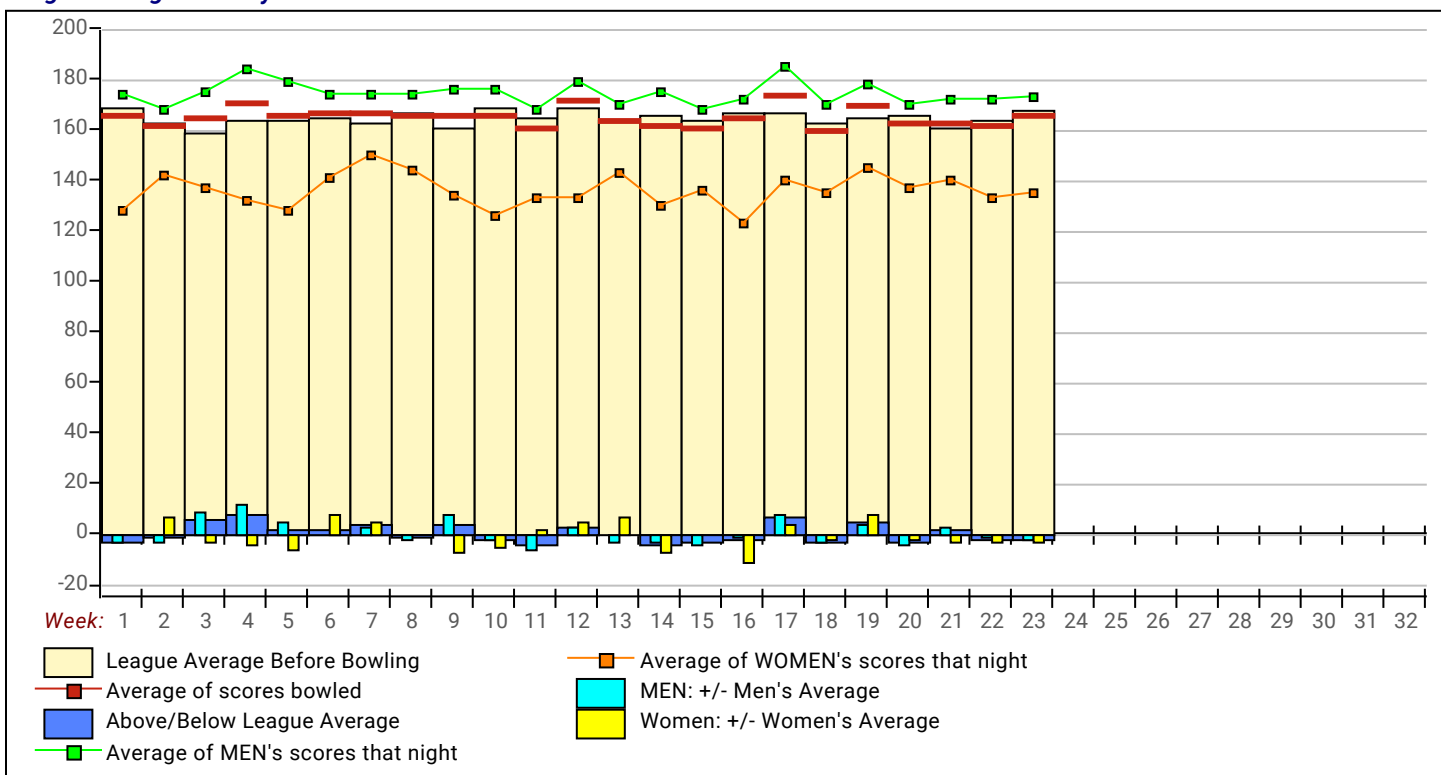

League Average Week-by-Week

High match Points: All Members of This League

Name	Points Won	Points Lost	%Won	Name	Points Won	Points Lost	%Won
1 Billy Waddle	88.0	38.0	69.84%	30 Kirk Palmer	55.0	83.0	39.86%
2 Jeff O'Dell	4.0	2.0	66.67%	31 Travis Hoyt	45.0	75.0	37.50%
3 Brian Menini	70.0	38.0	64.81%	32 Rodney Wright	32.0	58.0	35.56%
4 JR Guilford	85.0	47.0	64.39%	33 Shawn Pulliam	8.0	16.0	33.33%
5 Chuck Webb	83.0	49.0	62.88%	34 Dray Starzl	26.0	58.0	30.95%
6 Greg Davis	78.0	48.0	61.90%	35 Alan Pierce	10.0	26.0	27.78%
7 Paula Mccollum	18.0	12.0	60.00%	36 Vern Cordray			0.00%
8 Terry Walter	80.0	58.0	57.97%	37 John Kremer			0.00%
9 Glenn Murrain	73.0	53.0	57.94%	38 Glenn Bragg			0.00%
10 Ryan Graff	73.0	59.0	55.30%	39 Tim Stanfield			0.00%
11 Jerry Wine	73.0	59.0	55.30%	40 James Newman			0.00%
12 David Pfeiffer	73.0	59.0	55.30%	41 Karen Eubanks			0.00%
13 Debbie Shiflett	66.0	60.0	52.38%	42 Colton Quail			0.00%
14 Dakota Reams	72.0	66.0	52.17%	43 Jenna Dobrzanski			0.00%
15 Bubby Hicks	71.0	67.0	51.45%	44 Jerry Stone			0.00%
16 Frank Graff	70.0	68.0	50.72%	45 Tanjua Waddle			0.00%
17 Derek Huffmon	12.0	12.0	50.00%	46 Jerrick Bagley			0.00%
18 Kenny Kelley	38.0	40.0	48.72%	47 Paul Frey			0.00%
19 Pam Murrain	55.0	65.0	45.83%	48 Buck Forte			0.00%
20 Lydia Palmer	63.0	75.0	45.65%	49 Everett Goosey			0.00%
21 Joan Wright	57.0	69.0	45.24%	50 Maggie Kremer			0.00%
22 Ron Hamilton	62.0	76.0	44.93%	51 Shawn Moore			0.00%
23 Anita Kelley	48.0	60.0	44.44%	52 Steven Vaught			0.00%
24 Andrew Hoyt	61.0	77.0	44.20%	53 Sam Green			0.00%
25 Wayne Stockwell	59.0	79.0	42.75%	54 Jim Kitchen			0.00%
26 Eldon Henry	59.0	79.0	42.75%	55 Raymond Morris			0.00%
27 Aaron Minor	51.0	69.0	42.50%	56 Tina Frey			0.00%
28 Chris Pfeiffer	56.0	76.0	42.42%	57 Travis Goosey			0.00%
29 Charlotte Stockwell	57.0	81.0	41.30%	58 Mark Davis			0.00%