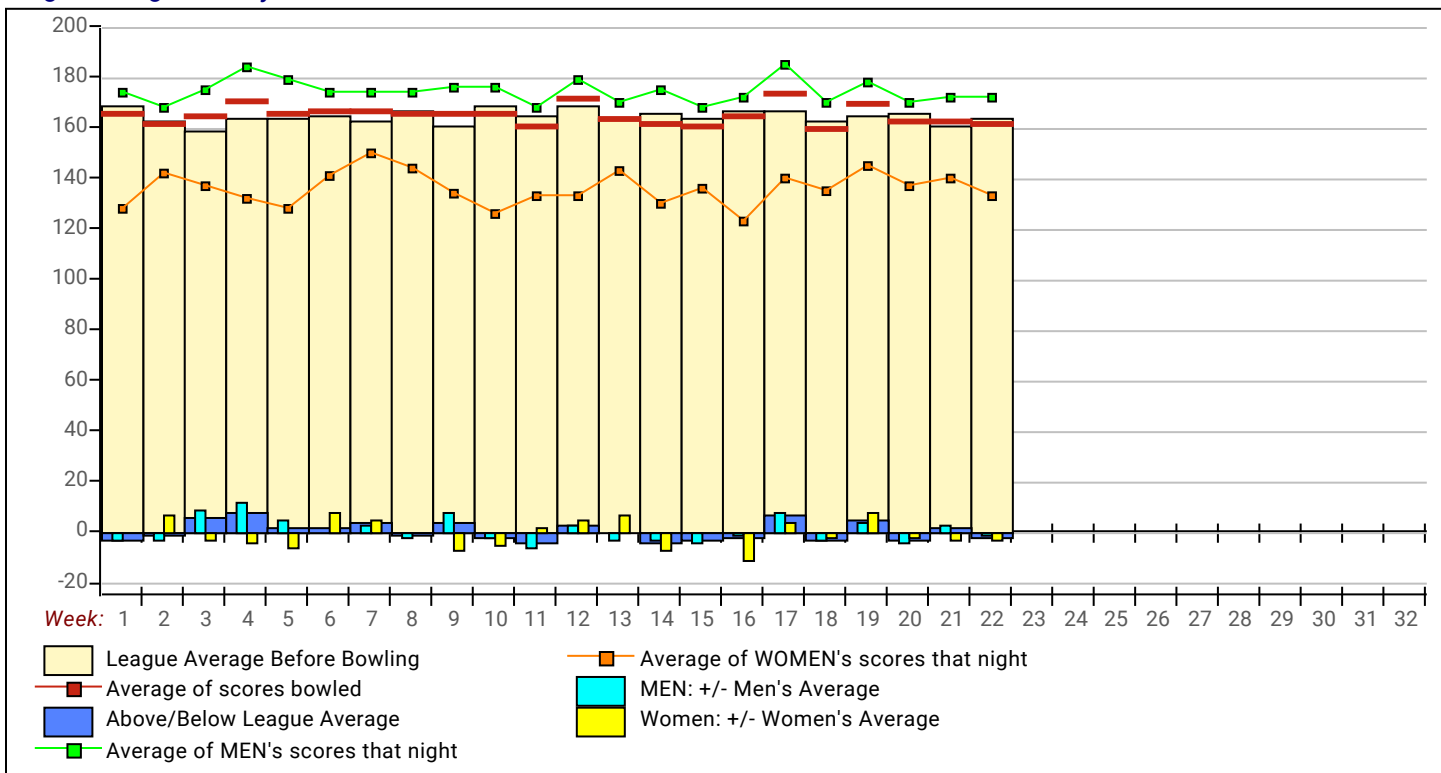

League Average Week-by-Week

High match Points: All Members of This League

Name	Points Won	Points Lost	%Won	Name	Points Won	Points Lost	%Won
1 Billy Waddle	86.0	34.0	71.67%	30 Travis Hoyt	45.0	75.0	37.50%
2 Jeff O'Dell	4.0	2.0	66.67%	31 Kirk Palmer	49.0	83.0	37.12%
3 JR Guilford	82.0	44.0	65.08%	32 Rodney Wright	30.0	54.0	35.71%
4 Brian Menini	66.0	36.0	64.71%	33 Shawn Pulliam	8.0	16.0	33.33%
5 Greg Davis	74.0	46.0	61.67%	34 Dray Starzl	24.0	54.0	30.77%
6 Chuck Webb	77.0	49.0	61.11%	35 Alan Pierce	10.0	26.0	27.78%
7 Paula Mccollum	18.0	12.0	60.00%	36 Vern Cordray			0.00%
8 David Pfeiffer	73.0	53.0	57.94%	37 John Kremer			0.00%
9 Glenn Murrain	69.0	51.0	57.50%	38 Glenn Bragg			0.00%
10 Terry Walter	74.0	58.0	56.06%	39 Tim Stanfield			0.00%
11 Debbie Shiflett	66.0	54.0	55.00%	40 James Newman			0.00%
12 Jerry Wine	69.0	57.0	54.76%	41 Karen Eubanks			0.00%
13 Ryan Graff	67.0	59.0	53.17%	42 Colton Quail			0.00%
14 Bubby Hicks	69.0	63.0	52.27%	43 Jenna Dobrzanski			0.00%
15 Dakota Reams	68.0	64.0	51.52%	44 Jerry Stone			0.00%
16 Kenny Kelley	36.0	36.0	50.00%	45 Tanjua Waddle			0.00%
17 Derek Huffmon	12.0	12.0	50.00%	46 Jerrick Bagley			0.00%
18 Frank Graff	66.0	66.0	50.00%	47 Paul Frey			0.00%
19 Anita Kelley	48.0	54.0	47.06%	48 Buck Forte			0.00%
20 Andrew Hoyt	61.0	71.0	46.21%	49 Everett Goosey			0.00%
21 Ron Hamilton	60.0	72.0	45.45%	50 Maggie Kremer			0.00%
22 Lydia Palmer	59.0	73.0	44.70%	51 Shawn Moore			0.00%
23 Wayne Stockwell	59.0	73.0	44.70%	52 Steven Vaught			0.00%
24 Joan Wright	53.0	67.0	44.17%	53 Sam Green			0.00%
25 Eldon Henry	57.0	75.0	43.18%	54 Jim Kitchen			0.00%
26 Pam Murrain	49.0	65.0	42.98%	55 Raymond Morris			0.00%
27 Chris Pfeiffer	56.0	76.0	42.42%	56 Tina Frey			0.00%
28 Charlotte Stockwell	55.0	77.0	41.67%	57 Travis Goosey			0.00%
29 Aaron Minor	47.0	67.0	41.23%	58 Mark Davis			0.00%