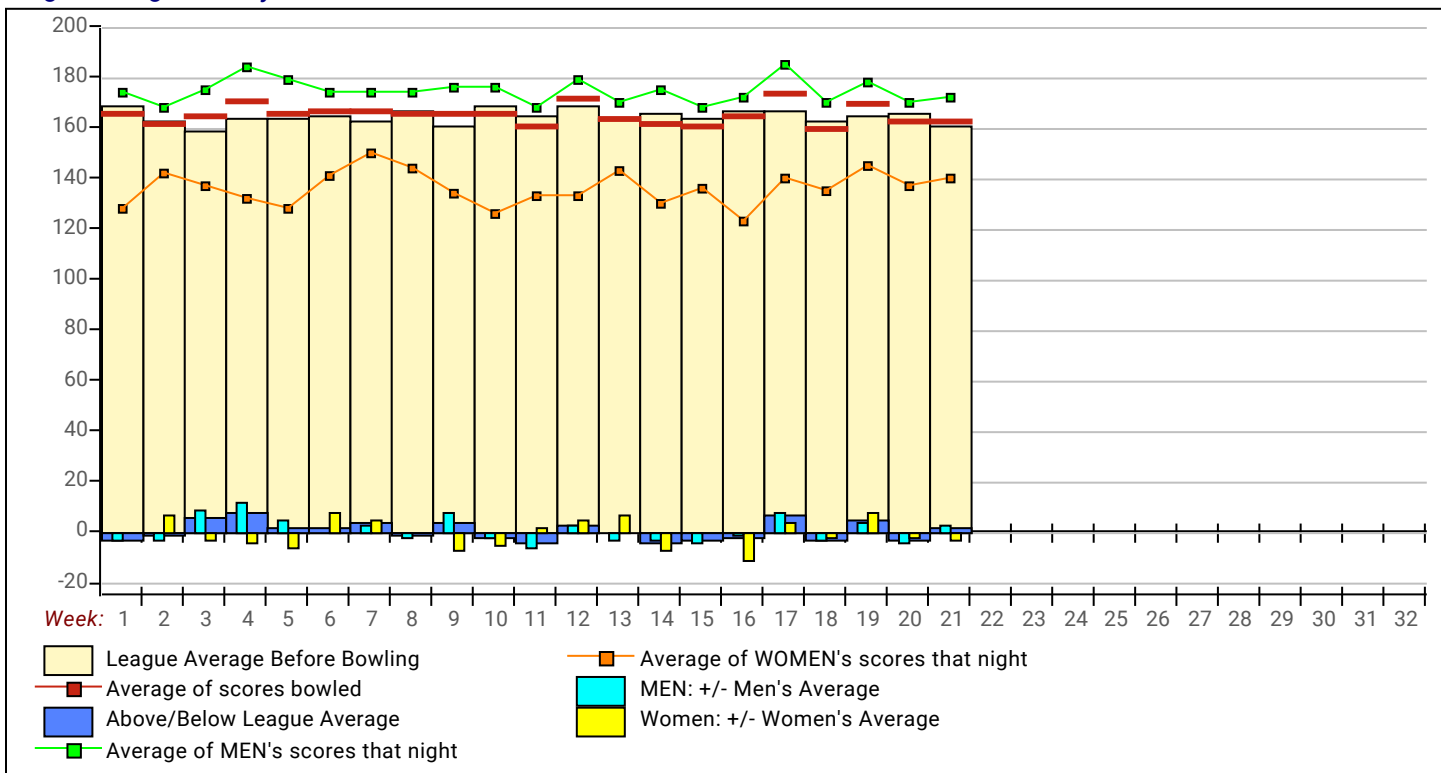

League Average Week-by-Week

High match Points: All Members of This League

Name	Points Won	Points Lost	%Won	Name	Points Won	Points Lost	%Won
1 Billy Waddle	80.0	34.0	70.18%	30 Travis Hoyt	43.0	71.0	37.72%
2 Jeff O'Dell	4.0	2.0	66.67%	31 Rodney Wright	28.0	50.0	35.90%
3 JR Guilford	78.0	42.0	65.00%	32 Kirk Palmer	45.0	81.0	35.71%
4 Greg Davis	74.0	40.0	64.91%	33 Shawn Pulliam	8.0	16.0	33.33%
5 Brian Menini	66.0	36.0	64.71%	34 Dray Starzl	24.0	48.0	33.33%
6 Chuck Webb	73.0	47.0	60.83%	35 Alan Pierce	10.0	26.0	27.78%
7 Paula Mccollum	18.0	12.0	60.00%	36 Vern Cordray			0.00%
8 David Pfeiffer	71.0	49.0	59.17%	37 John Kremer			0.00%
9 Glenn Murrain	63.0	51.0	55.26%	38 Glenn Bragg			0.00%
10 Jerry Wine	65.0	55.0	54.17%	39 Tim Stanfield			0.00%
11 Terry Walter	68.0	58.0	53.97%	40 James Newman			0.00%
12 Bubby Hicks	67.0	59.0	53.17%	41 Karen Eubanks			0.00%
13 Debbie Shiflett	60.0	54.0	52.63%	42 Colton Quail			0.00%
14 Ryan Graff	63.0	57.0	52.50%	43 Jenna Dobrzanski			0.00%
15 Dakota Reams	66.0	60.0	52.38%	44 Jerry Stone			0.00%
16 Kenny Kelley	36.0	36.0	50.00%	45 Tanjua Waddle			0.00%
17 Derek Huffmon	12.0	12.0	50.00%	46 Jerrick Bagley			0.00%
18 Frank Graff	62.0	64.0	49.21%	47 Paul Frey			0.00%
19 Andrew Hoyt	61.0	65.0	48.41%	48 Buck Forte			0.00%
20 Anita Kelley	46.0	50.0	47.92%	49 Everett Goosey			0.00%
21 Joan Wright	53.0	61.0	46.49%	50 Maggie Kremer			0.00%
22 Wayne Stockwell	57.0	69.0	45.24%	51 Shawn Moore			0.00%
23 Eldon Henry	57.0	69.0	45.24%	52 Steven Vaught			0.00%
24 Lydia Palmer	55.0	71.0	43.65%	53 Sam Green			0.00%
25 Aaron Minor	47.0	61.0	43.52%	54 Jim Kitchen			0.00%
26 Ron Hamilton	54.0	72.0	42.86%	55 Raymond Morris			0.00%
27 Chris Pfeiffer	54.0	72.0	42.86%	56 Tina Frey			0.00%
28 Charlotte Stockwell	53.0	73.0	42.06%	57 Travis Goosey			0.00%
29 Pam Murrain	43.0	65.0	39.81%	58 Mark Davis			0.00%