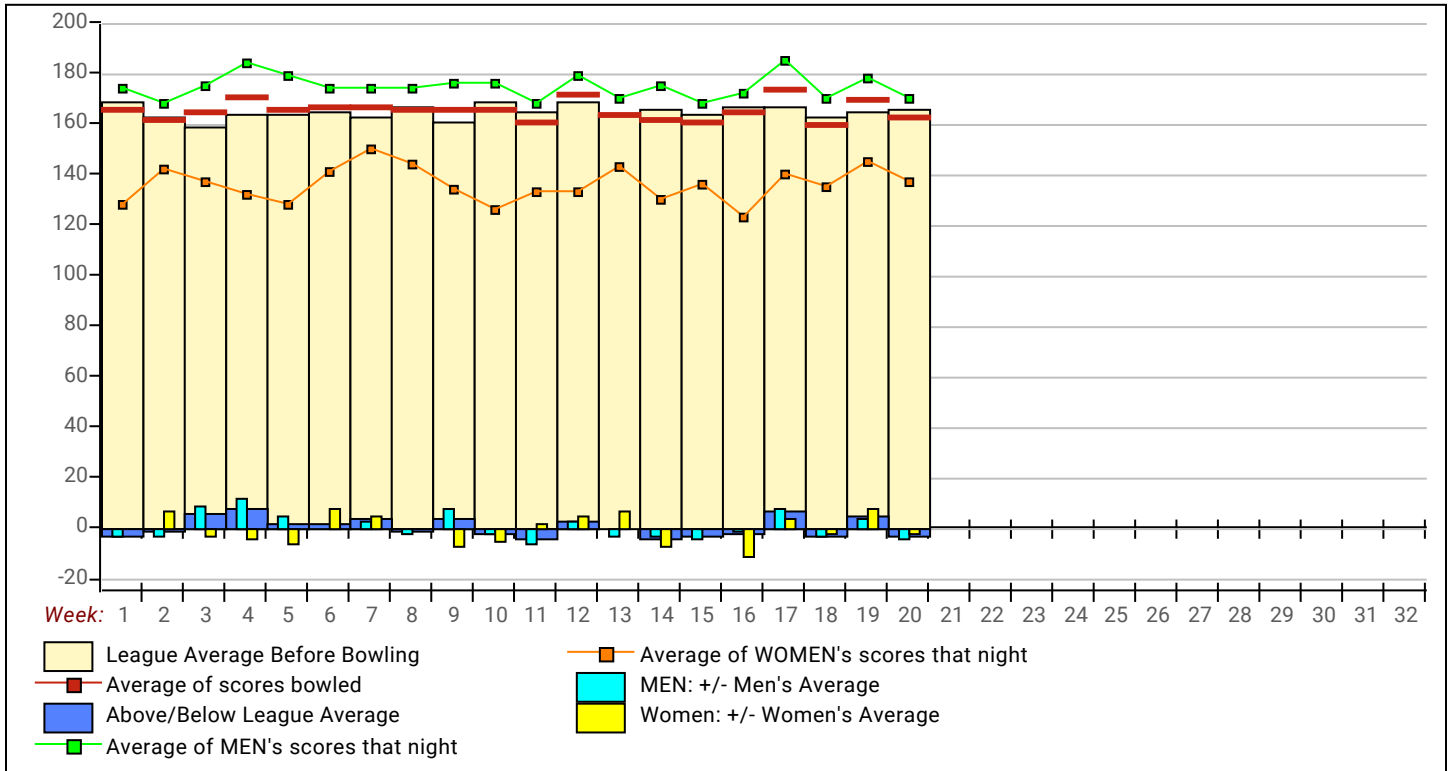

League Average Week-by-Week

High match Points: All Members of This League

Name	Points Won	Points Lost	%Won	Name	Points Won	Points Lost	%Won
1 Billy Waddle	80.0	34.0	70.18%	30 Travis Hoyt	43.0	65.0	39.81%
2 Jeff O'Dell	4.0	2.0	66.67%	31 Dray Starzl	24.0	42.0	36.36%
3 Brian Menini	63.0	33.0	65.63%	32 Rodney Wright	26.0	46.0	36.11%
4 Greg Davis	74.0	40.0	64.91%	33 Kirk Palmer	43.0	77.0	35.83%
5 JR Guilford	72.0	42.0	63.16%	34 Alan Pierce	10.0	20.0	33.33%
6 Chuck Webb	71.0	43.0	62.28%	35 Shawn Pulliam	8.0	16.0	33.33%
7 David Pfeiffer	67.0	47.0	58.77%	36 Vern Cordray			0.00%
8 Glenn Murrain	61.0	47.0	56.48%	37 John Kremer			0.00%
9 Debbie Shiflett	60.0	48.0	55.56%	38 Glenn Bragg			0.00%
10 Terry Walter	66.0	54.0	55.00%	39 Tim Stanfield			0.00%
11 Jerry Wine	61.0	53.0	53.51%	40 James Newman			0.00%
12 Ryan Graff	60.0	54.0	52.63%	41 Karen Eubanks			0.00%
13 Dakota Reams	62.0	58.0	51.67%	42 Colton Quail			0.00%
14 Anita Kelley	46.0	44.0	51.11%	43 Jenna Dobrzanski			0.00%
15 Bubby Hicks	61.0	59.0	50.83%	44 Jerry Stone			0.00%
16 Kenny Kelley	36.0	36.0	50.00%	45 Tanjua Waddle			0.00%
17 Derek Huffmon	12.0	12.0	50.00%	46 Jerrick Bagley			0.00%
18 Paula Mccollum	12.0	12.0	50.00%	47 Paul Frey			0.00%
19 Joan Wright	53.0	55.0	49.07%	48 Buck Forte			0.00%
20 Andrew Hoyt	57.0	63.0	47.50%	49 Everett Goosey			0.00%
21 Frank Graff	56.0	64.0	46.67%	50 Maggie Kremer			0.00%
22 Chris Pfeiffer	54.0	66.0	45.00%	51 Shawn Moore			0.00%
23 Lydia Palmer	53.0	67.0	44.17%	52 Steven Vaught			0.00%
24 Wayne Stockwell	53.0	67.0	44.17%	53 Sam Green			0.00%
25 Eldon Henry	53.0	67.0	44.17%	54 Jim Kitchen			0.00%
26 Aaron Minor	44.0	58.0	43.14%	55 Raymond Morris			0.00%
27 Charlotte Stockwell	50.0	70.0	41.67%	56 Tina Frey			0.00%
28 Ron Hamilton	48.0	72.0	40.00%	57 Travis Goosey			0.00%
29 Pam Murrain	43.0	65.0	39.81%	58 Mark Davis			0.00%