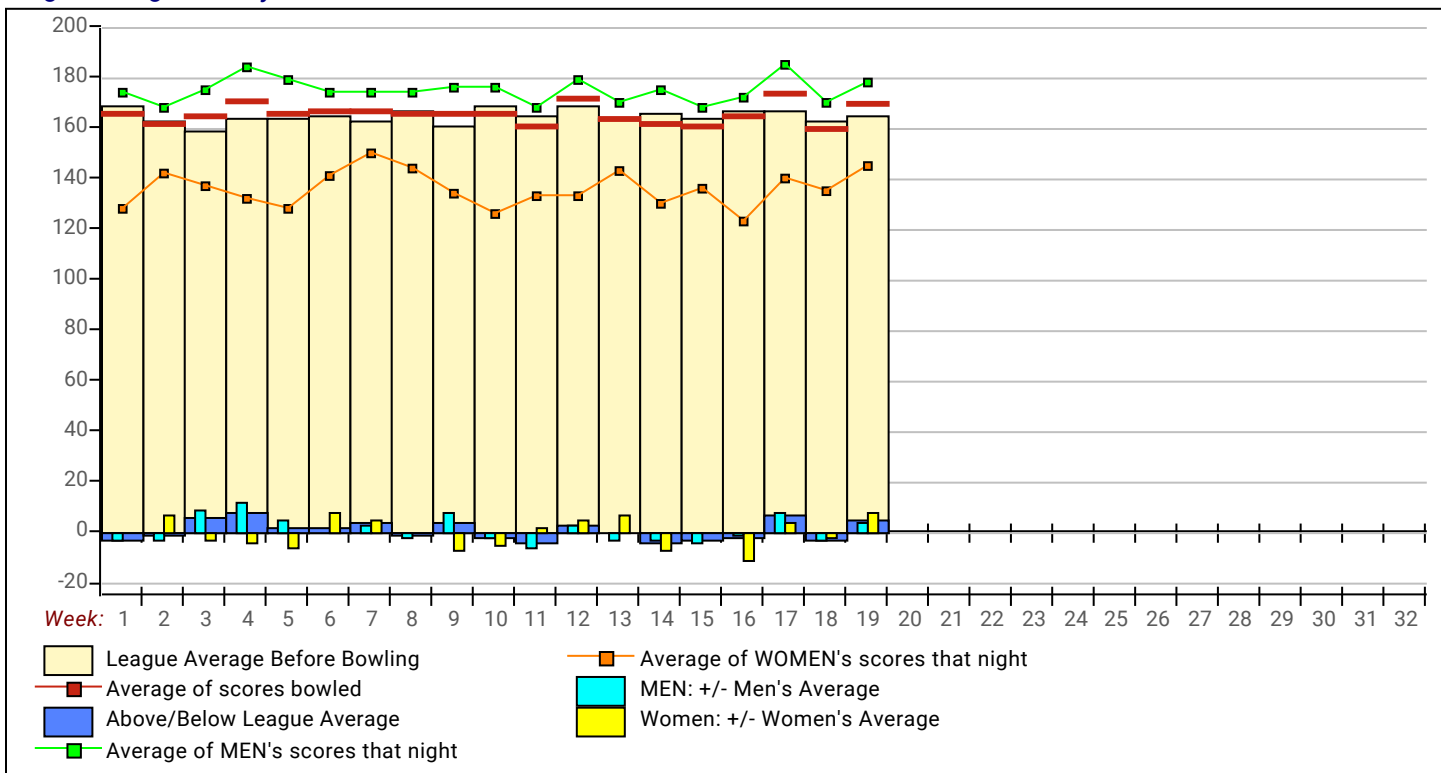

League Average Week-by-Week

High match Points: All Members of This League

Name	Points Won	Points Lost	%Won	Name	Points Won	Points Lost	%Won
1 Billy Waddle	76.0	32.0	70.37%	30 Travis Hoyt	39.0	63.0	38.24%
2 Brian Menini	61.0	29.0	67.78%	31 Dray Starzl	24.0	42.0	36.36%
3 Jeff O'Dell	4.0	2.0	66.67%	32 Kirk Palmer	39.0	75.0	34.21%
4 JR Guilford	70.0	38.0	64.81%	33 Alan Pierce	10.0	20.0	33.33%
5 Greg Davis	70.0	38.0	64.81%	34 Rodney Wright	22.0	44.0	33.33%
6 Chuck Webb	65.0	43.0	60.19%	35 Shawn Pulliam	8.0	16.0	33.33%
7 David Pfeiffer	67.0	47.0	58.77%	36 Vern Cordray			0.00%
8 Glenn Murrain	59.0	43.0	57.84%	37 John Kremer			0.00%
9 Debbie Shiflett	56.0	46.0	54.90%	38 Glenn Bragg			0.00%
10 Terry Walter	62.0	52.0	54.39%	39 Tim Stanfield			0.00%
11 Ryan Graff	58.0	50.0	53.70%	40 James Newman			0.00%
12 Dakota Reams	60.0	54.0	52.63%	41 Karen Eubanks			0.00%
13 Bubby Hicks	59.0	55.0	51.75%	42 Colton Quail			0.00%
14 Jerry Wine	55.0	53.0	50.93%	43 Jenna Dobrzanski			0.00%
15 Anita Kelley	42.0	42.0	50.00%	44 Jerry Stone			0.00%
16 Derek Huffmon	12.0	12.0	50.00%	45 Tanjua Waddle			0.00%
17 Paula Mccollum	12.0	12.0	50.00%	46 Jerrick Bagley			0.00%
18 Joan Wright	51.0	51.0	50.00%	47 Paul Frey			0.00%
19 Frank Graff	56.0	58.0	49.12%	48 Buck Forte			0.00%
20 Kenny Kelley	32.0	34.0	48.48%	49 Everett Goosey			0.00%
21 Andrew Hoyt	53.0	61.0	46.49%	50 Maggie Kremer			0.00%
22 Aaron Minor	44.0	52.0	45.83%	51 Shawn Moore			0.00%
23 Chris Pfeiffer	52.0	62.0	45.61%	52 Steven Vaught			0.00%
24 Lydia Palmer	51.0	63.0	44.74%	53 Sam Green			0.00%
25 Wayne Stockwell	51.0	63.0	44.74%	54 Jim Kitchen			0.00%
26 Eldon Henry	51.0	63.0	44.74%	55 Raymond Morris			0.00%
27 Charlotte Stockwell	46.0	68.0	40.35%	56 Tina Frey			0.00%
28 Ron Hamilton	46.0	68.0	40.35%	57 Travis Goosey			0.00%
29 Pam Murrain	40.0	62.0	39.22%	58 Mark Davis			0.00%