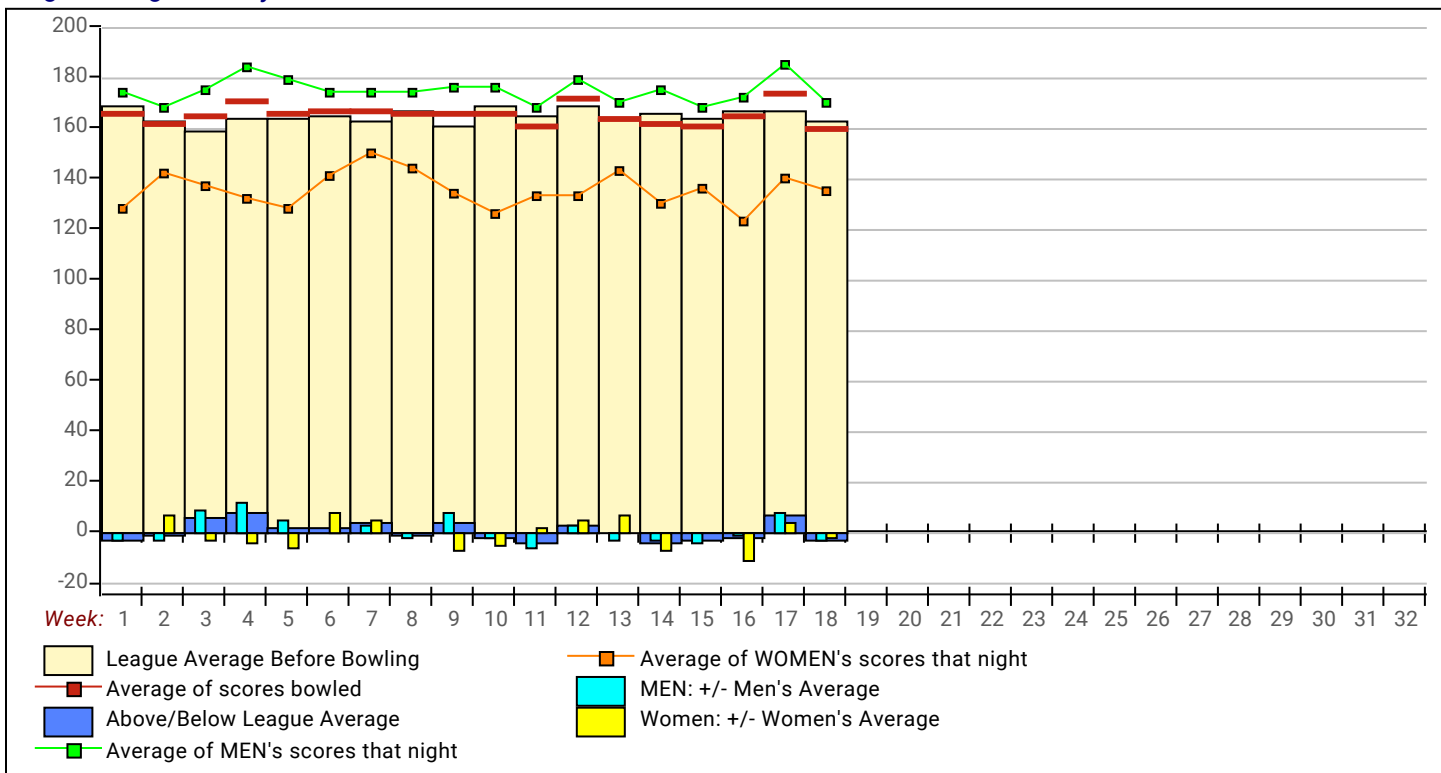

League Average Week-by-Week

High match Points: All Members of This League

Name	Points Won	Points Lost	%Won	Name	Points Won	Points Lost	%Won
1 Billy Waddle	76.0	26.0	74.51 %	30 Pam Murrain	36.0	60.0	37.50 %
2 Brian Menini	56.0	28.0	66.67 %	31 Rodney Wright	22.0	38.0	36.67 %
3 Jeff O'Dell	4.0	2.0	66.67 %	32 Dray Starzl	24.0	42.0	36.36 %
4 JR Guilford	66.0	36.0	64.71 %	33 Kirk Palmer	37.0	71.0	34.26 %
5 Greg Davis	64.0	38.0	62.75 %	34 Alan Pierce	10.0	20.0	33.33 %
6 David Pfeiffer	65.0	43.0	60.19 %	35 Shawn Pulliam	8.0	16.0	33.33 %
7 Chuck Webb	61.0	41.0	59.80 %	36 Vern Cordray			0.00 %
8 Glenn Murrain	55.0	41.0	57.29 %	37 John Kremer			0.00 %
9 Ryan Graff	56.0	46.0	54.90 %	38 Glenn Bragg			0.00 %
10 Debbie Shiflett	52.0	44.0	54.17 %	39 Tim Stanfield			0.00 %
11 Jerry Wine	55.0	47.0	53.92 %	40 James Newman			0.00 %
12 Dakota Reams	58.0	50.0	53.70 %	41 Karen Eubanks			0.00 %
13 Terry Walter	58.0	50.0	53.70 %	42 Colton Quail			0.00 %
14 Anita Kelley	40.0	38.0	51.28 %	43 Jenna Dobrzanski			0.00 %
15 Bubby Hicks	55.0	53.0	50.93 %	44 Jerry Stone			0.00 %
16 Derek Huffmon	12.0	12.0	50.00 %	45 Tanjua Waddle			0.00 %
17 Paula Mccollum	12.0	12.0	50.00 %	46 Jerrick Bagley			0.00 %
18 Frank Graff	54.0	54.0	50.00 %	47 Paul Frey			0.00 %
19 Kenny Kelley	32.0	34.0	48.48 %	48 Buck Forte			0.00 %
20 Eldon Henry	51.0	57.0	47.22 %	49 Everett Goosey			0.00 %
21 Joan Wright	45.0	51.0	46.88 %	50 Maggie Kremer			0.00 %
22 Aaron Minor	42.0	48.0	46.67 %	51 Shawn Moore			0.00 %
23 Andrew Hoyt	49.0	59.0	45.37 %	52 Steven Vaught			0.00 %
24 Chris Pfeiffer	48.0	60.0	44.44 %	53 Sam Green			0.00 %
25 Ron Hamilton	45.0	63.0	41.67 %	54 Jim Kitchen			0.00 %
26 Lydia Palmer	45.0	63.0	41.67 %	55 Raymond Morris			0.00 %
27 Wayne Stockwell	45.0	63.0	41.67 %	56 Tina Frey			0.00 %
28 Charlotte Stockwell	44.0	64.0	40.74 %	57 Travis Goosey			0.00 %
29 Travis Hoyt	39.0	57.0	40.63 %	58 Mark Davis			0.00 %