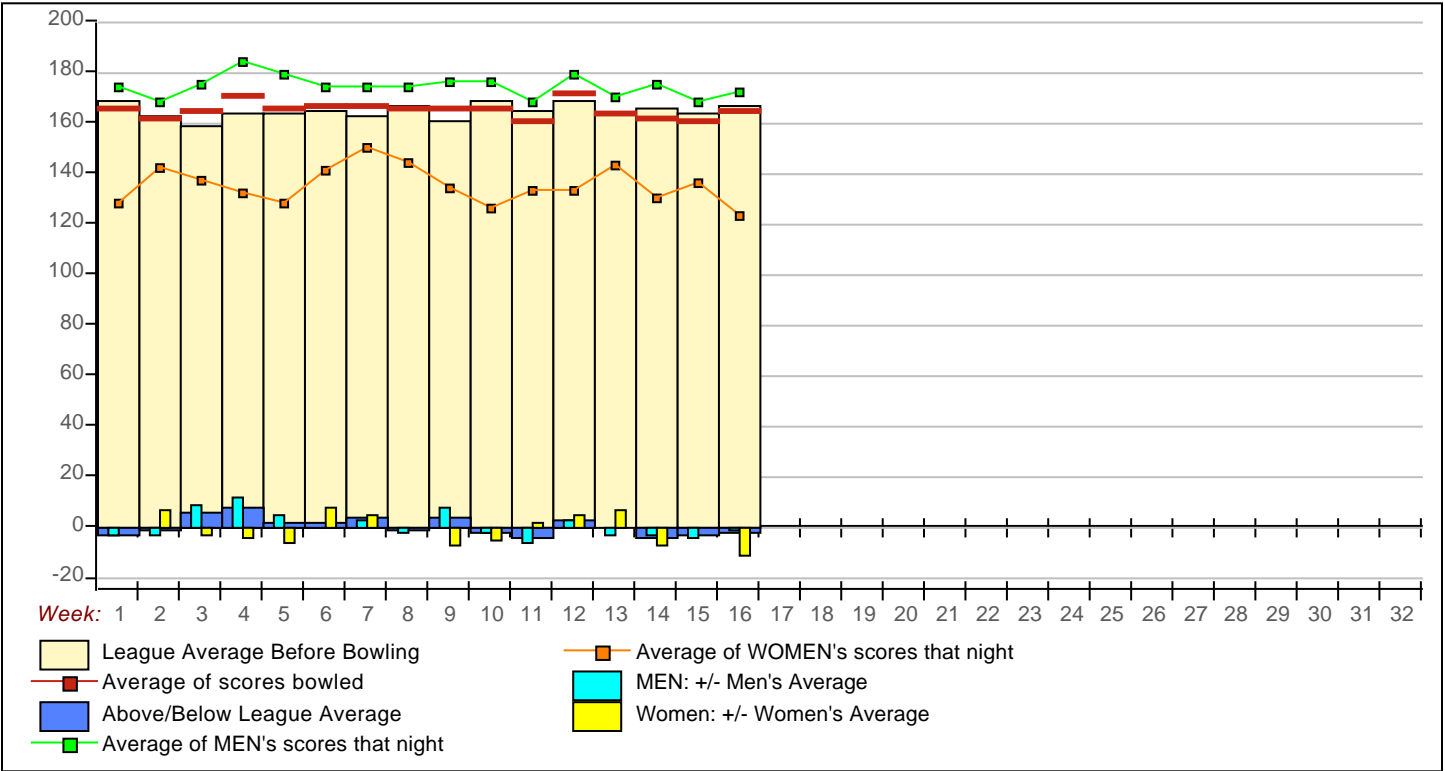

League Average Week-by-Week

High match Points: All Members of This League

Name	Points Won	Points Lost	%Won	Name	Points Won	Points Lost	%Won
1 Billy Waddle	66.0	24.0	73.33%	32 Dray Starzl	22.0	38.0	36.67%
2 Jeff O'Dell	4.0	2.0	66.67%	33 Kirk Palmer	34.0	62.0	35.42%
3 Brian Menini	50.0	28.0	64.10%	34 Alan Pierce	10.0	20.0	33.33%
4 JR Guilford	56.0	34.0	62.22%	35 Shawn Pulliam	8.0	16.0	33.33%
5 David Pfeiffer	59.0	37.0	61.46%	36 Vern Cordray			0.00%
6 Chuck Webb	54.0	36.0	60.00%	37 John Kremer			0.00%
7 Ryan Graff	53.0	37.0	58.89%	38 Glenn Bragg			0.00%
8 Dakota Reams	56.0	40.0	58.33%	39 Tim Stanfield			0.00%
9 Greg Davis	52.0	38.0	57.78%	40 James Newman			0.00%
10 Jerry Wine	51.0	39.0	56.67%	41 Karen Eubanks			0.00%
11 Glenn Murrain	47.0	37.0	55.95%	42 Colton Quail			0.00%
12 Debbie Shiflett	46.0	38.0	54.76%	43 Jenna Dobrzanski			0.00%
13 Terry Walter	50.0	46.0	52.08%	44 Jerry Stone			0.00%
14 Derek Huffmon	12.0	12.0	50.00%	45 Tanjua Waddle			0.00%
15 Paula Mccollum	12.0	12.0	50.00%	46 Jerrick Bagley			0.00%
16 Bubby Hicks	47.0	49.0	48.96%	47 Paul Frey			0.00%
17 Joan Wright	41.0	43.0	48.81%	48 Buck Forte			0.00%
18 Aaron Minor	38.0	40.0	48.72%	49 Everett Goosey			0.00%
19 Kenny Kelley	32.0	34.0	48.48%	50 Maggie Kremer			0.00%
20 Eldon Henry	46.0	50.0	47.92%	51 Shawn Moore			0.00%
21 Frank Graff	44.0	52.0	45.83%	52 Steven Vaught			0.00%
22 Anita Kelley	30.0	36.0	45.45%	53 Sam Green			0.00%
23 Andrew Hoyt	43.0	53.0	44.79%	54 Jim Kitchen			0.00%
24 Ron Hamilton	42.0	54.0	43.75%	55 Raymond Morris			0.00%
25 Wayne Stockwell	42.0	54.0	43.75%	56 Tina Frey			0.00%
26 Chris Pfeiffer	42.0	54.0	43.75%	57 Travis Goosey			0.00%
27 Travis Hoyt	35.0	49.0	41.67%	58 Mark Davis			0.00%
28 Lydia Palmer	39.0	57.0	40.63%	59 Jordan Clements			0.00%
29 Charlotte Stockwell	38.0	58.0	39.58%	60 Mark Browne			0.00%
30 Pam Murrain	32.0	52.0	38.10%	61 Tyler Martin			0.00%
31 Rodney Wright	18.0	30.0	37.50%	62 Corey Gann			0.00%