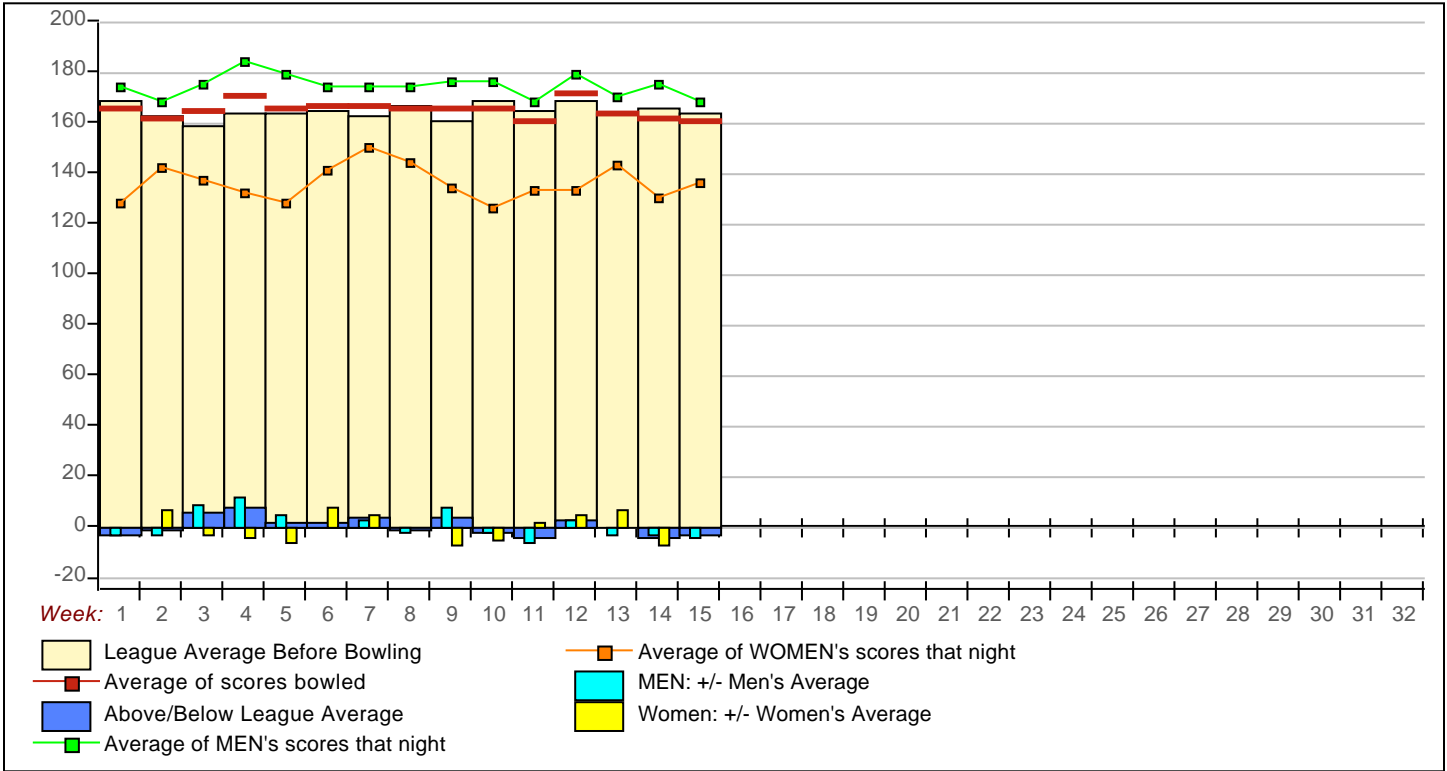

League Average Week-by-Week

High match Points: All Members of This League

Name	Points Won	Points Lost	%Won	Name	Points Won	Points Lost	%Won
1 Billy Waddle	60.0	24.0	71.43%	32 Dray Starzl	22.0	38.0	36.67%
2 Jeff O'Dell	4.0	2.0	66.67%	33 Alan Pierce	10.0	20.0	33.33%
3 Brian Menini	47.0	25.0	65.28%	34 Kirk Palmer	30.0	60.0	33.33%
4 David Pfeiffer	58.0	32.0	64.44%	35 Shawn Pulliam	8.0	16.0	33.33%
5 JR Guilford	52.0	32.0	61.90%	36 Vern Cordray			0.00%
6 Greg Davis	52.0	32.0	61.90%	37 John Kremer			0.00%
7 Chuck Webb	50.0	34.0	59.52%	38 Glenn Bragg			0.00%
8 Jerry Wine	49.0	35.0	58.33%	39 Tim Stanfield			0.00%
9 Debbie Shiflett	44.0	34.0	56.41%	40 James Newman			0.00%
10 Ryan Graff	47.0	37.0	55.95%	41 Karen Eubanks			0.00%
11 Dakota Reams	50.0	40.0	55.56%	42 Colton Quail			0.00%
12 Terry Walter	48.0	42.0	53.33%	43 Jenna Dobrzanski			0.00%
13 Glenn Murrain	41.0	37.0	52.56%	44 Jerry Stone			0.00%
14 Eldon Henry	46.0	44.0	51.11%	45 Tanjua Waddle			0.00%
15 Derek Huffmon	12.0	12.0	50.00%	46 Jerrick Bagley			0.00%
16 Paula Mccollum	12.0	12.0	50.00%	47 Paul Frey			0.00%
17 Bubby Hicks	45.0	45.0	50.00%	48 Buck Forte			0.00%
18 Joan Wright	37.0	41.0	47.44%	49 Everett Goosey			0.00%
19 Aaron Minor	34.0	38.0	47.22%	50 Maggie Kremer			0.00%
20 Kenny Kelley	28.0	32.0	46.67%	51 Shawn Moore			0.00%
21 Frank Graff	42.0	48.0	46.67%	52 Steven Vaught			0.00%
22 Anita Kelley	30.0	36.0	45.45%	53 Sam Green			0.00%
23 Ron Hamilton	39.0	51.0	43.33%	54 Jim Kitchen			0.00%
24 Chris Pfeiffer	39.0	51.0	43.33%	55 Raymond Morris			0.00%
25 Andrew Hoyt	39.0	51.0	43.33%	56 Tina Frey			0.00%
26 Travis Hoyt	33.0	45.0	42.31%	57 Travis Goosey			0.00%
27 Charlotte Stockwell	38.0	52.0	42.22%	58 Mark Davis			0.00%
28 Wayne Stockwell	38.0	52.0	42.22%	59 Jordan Clements			0.00%
29 Pam Murrain	32.0	46.0	41.03%	60 Mark Browne			0.00%
30 Rodney Wright	16.0	26.0	38.10%	61 Tyler Martin			0.00%
31 Lydia Palmer	34.0	56.0	37.78%	62 Corey Gann			0.00%