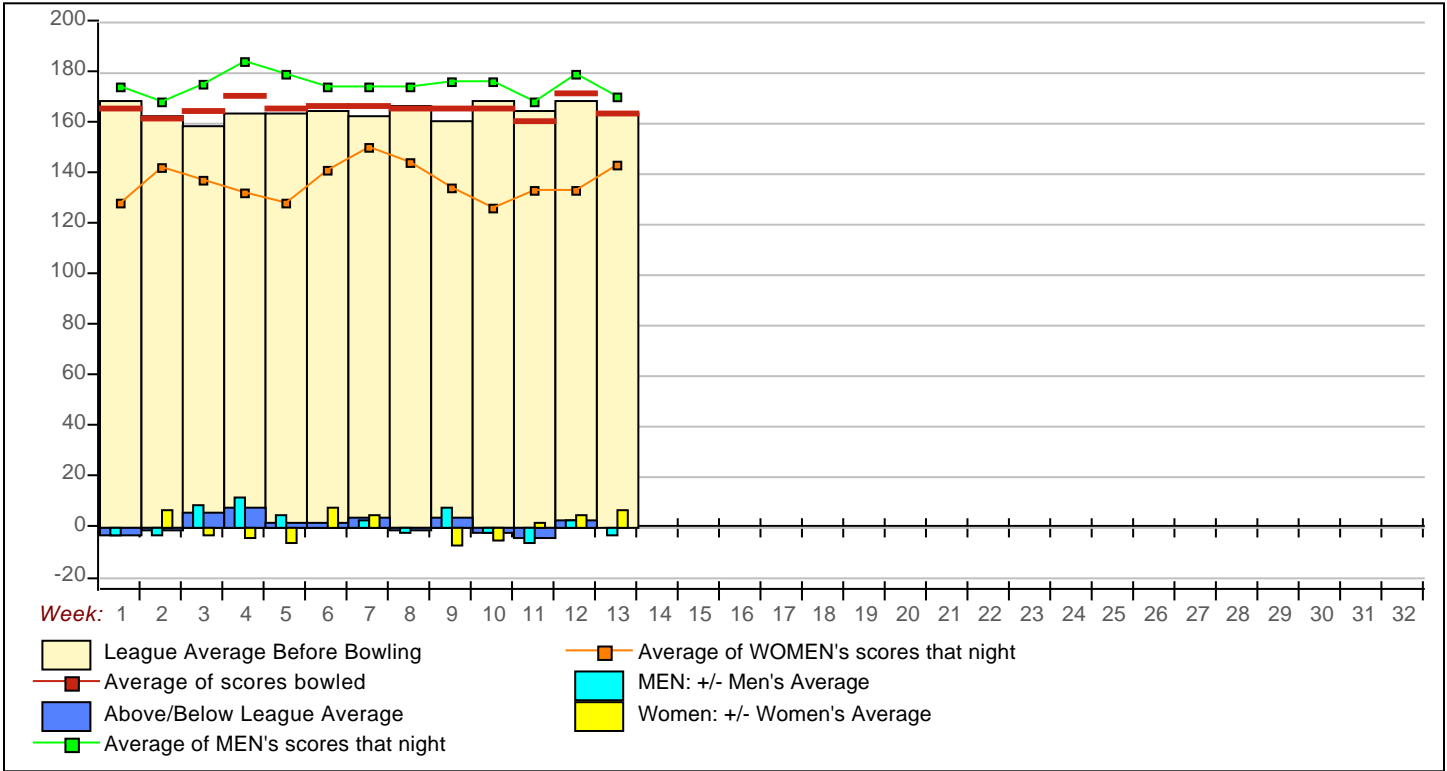

League Average Week-by-Week

High match Points: All Members of This League

Name	Points Won	Points Lost	%Won	Name	Points Won	Points Lost	%Won
1 Billy Waddle	54.0	18.0	75.00%	32 Lydia Palmer	28.0	50.0	35.90%
2 Jeff O'Dell	4.0	2.0	66.67%	33 Alan Pierce	8.0	16.0	33.33%
3 David Pfeiffer	52.0	26.0	66.67%	34 Kirk Palmer	26.0	52.0	33.33%
4 Greg Davis	48.0	24.0	66.67%	35 Shawn Pulliam	8.0	16.0	33.33%
5 Brian Menini	39.0	21.0	65.00%	36 Vern Cordray			0.00%
6 Chuck Webb	47.0	31.0	60.26%	37 John Kremer			0.00%
7 Dakota Reams	46.0	32.0	58.97%	38 Glenn Bragg			0.00%
8 Jerry Wine	42.0	30.0	58.33%	39 Tim Stanfield			0.00%
9 Debbie Shiflett	38.0	28.0	57.58%	40 James Newman			0.00%
10 JR Guilford	40.0	32.0	55.56%	41 Karen Eubanks			0.00%
11 Ryan Graff	39.0	33.0	54.17%	42 Colton Quail			0.00%
12 Terry Walter	42.0	36.0	53.85%	43 Jenna Dobrzenski			0.00%
13 Glenn Murrain	35.0	31.0	53.03%	44 Jerry Stone			0.00%
14 Eldon Henry	40.0	38.0	51.28%	45 Tanjua Waddle			0.00%
15 Derek Huffmon	12.0	12.0	50.00%	46 Jerrick Bagley			0.00%
16 Paula Mccollum	12.0	12.0	50.00%	47 Paul Frey			0.00%
17 Anita Kelley	26.0	28.0	48.15%	48 Buck Forte			0.00%
18 Bubby Hicks	37.0	41.0	47.44%	49 Everett Goosey			0.00%
19 Joan Wright	31.0	35.0	46.97%	50 Maggie Kremer			0.00%
20 Kenny Kelley	28.0	32.0	46.67%	51 Shawn Moore			0.00%
21 Aaron Minor	28.0	32.0	46.67%	52 Steven Vaught			0.00%
22 Pam Murrain	30.0	36.0	45.45%	53 Sam Green			0.00%
23 Charlotte Stockwell	34.0	44.0	43.59%	54 Jim Kitchen			0.00%
24 Frank Graff	34.0	44.0	43.59%	55 Raymond Morris			0.00%
25 Chris Pfeiffer	34.0	44.0	43.59%	56 Tina Frey			0.00%
26 Travis Hoyt	28.0	38.0	42.42%	57 Travis Goosey			0.00%
27 Ron Hamilton	33.0	45.0	42.31%	58 Mark Davis			0.00%
28 Andrew Hoyt	33.0	45.0	42.31%	59 Jordan Clements			0.00%
29 Wayne Stockwell	32.0	46.0	41.03%	60 Mark Browne			0.00%
30 Rodney Wright	12.0	18.0	40.00%	61 Tyler Martin			0.00%
31 Dray Starzl	22.0	38.0	36.67%	62 Corey Gann			0.00%