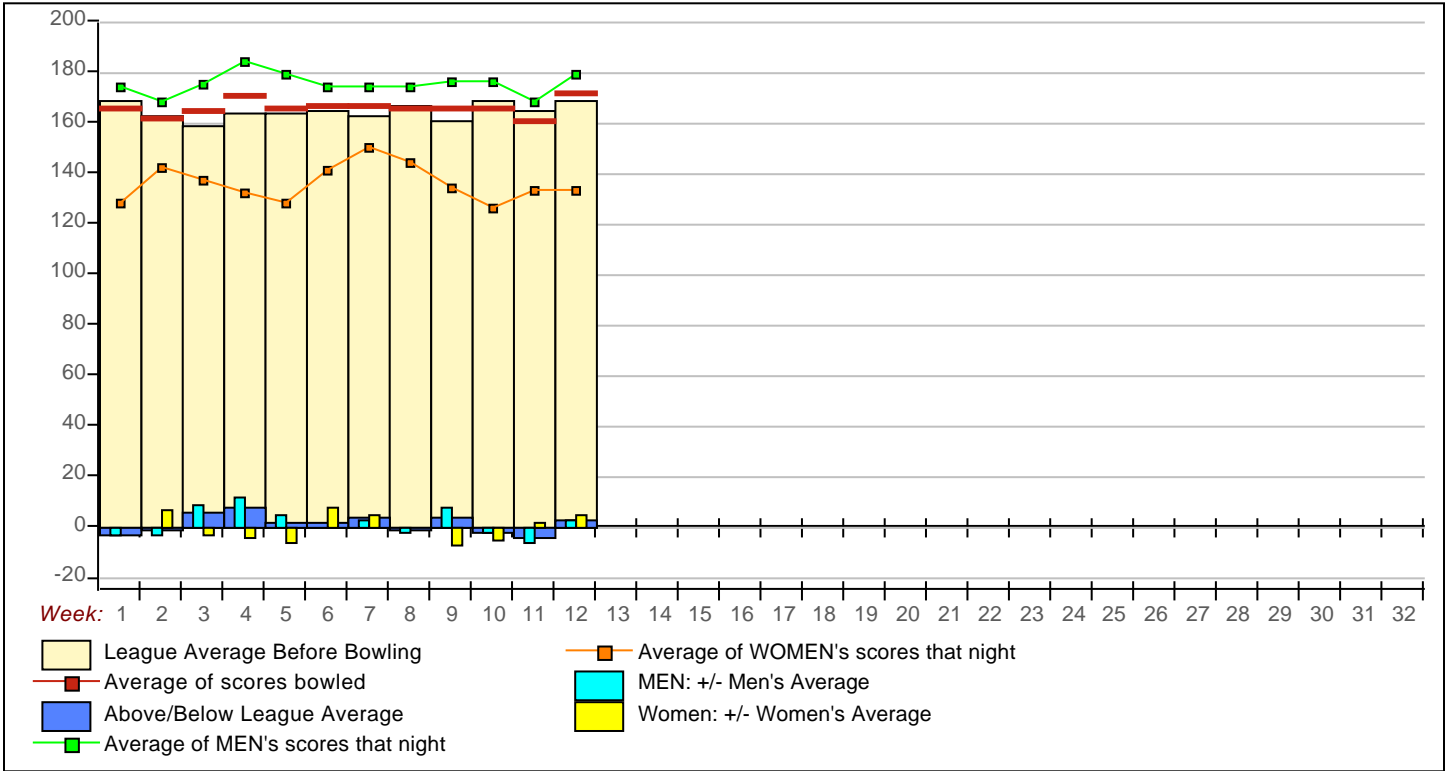

League Average Week-by-Week

High match Points: All Members of This League

Name	Points Won	Points Lost	%Won	Name	Points Won	Points Lost	%Won
1 Billy Waddle	50.0	16.0	75.76%	32 Dray Starzl	22.0	32.0	40.74%
2 Jeff O'Dell	4.0	2.0	66.67%	33 Lydia Palmer	26.0	46.0	36.11%
3 Greg Davis	44.0	22.0	66.67%	34 Kirk Palmer	24.0	48.0	33.33%
4 David Pfeiffer	47.0	25.0	65.28%	35 Shawn Pulliam	8.0	16.0	33.33%
5 Brian Menini	39.0	21.0	65.00%	36 Vern Cordray			0.00%
6 Chuck Webb	43.0	29.0	59.72%	37 John Kremer			0.00%
7 Dakota Reams	42.0	30.0	58.33%	38 Glenn Bragg			0.00%
8 JR Guilford	38.0	28.0	57.58%	39 Tim Stanfield			0.00%
9 Jerry Wine	38.0	28.0	57.58%	40 James Newman			0.00%
10 Debbie Shiflett	34.0	26.0	56.67%	41 Karen Eubanks			0.00%
11 Terry Walter	38.0	34.0	52.78%	42 Colton Quail			0.00%
12 Derek Huffmon	12.0	12.0	50.00%	43 Jenna Dobrzanski			0.00%
13 Paula Mccollum	12.0	12.0	50.00%	44 Jerry Stone			0.00%
14 Ryan Graff	33.0	33.0	50.00%	45 Tanjua Waddle			0.00%
15 Eldon Henry	36.0	36.0	50.00%	46 Jerrick Bagley			0.00%
16 Bubby Hicks	35.0	37.0	48.61%	47 Paul Frey			0.00%
17 Glenn Murrain	29.0	31.0	48.33%	48 Buck Forte			0.00%
18 Joan Wright	29.0	31.0	48.33%	49 Everett Goosey			0.00%
19 Chris Pfeiffer	34.0	38.0	47.22%	50 Maggie Kremer			0.00%
20 Kenny Kelley	28.0	32.0	46.67%	51 Shawn Moore			0.00%
21 Aaron Minor	28.0	32.0	46.67%	52 Steven Vaught			0.00%
22 Ron Hamilton	33.0	39.0	45.83%	53 Sam Green			0.00%
23 Travis Hoyt	27.0	33.0	45.00%	54 Jim Kitchen			0.00%
24 Charlotte Stockwell	32.0	40.0	44.44%	55 Raymond Morris			0.00%
25 Alan Pierce	8.0	10.0	44.44%	56 Tina Frey			0.00%
26 Pam Murrain	26.0	34.0	43.33%	57 Travis Goosey			0.00%
27 Andrew Hoyt	31.0	41.0	43.06%	58 Mark Davis			0.00%
28 Anita Kelley	20.0	28.0	41.67%	59 Jordan Clements			0.00%
29 Frank Graff	30.0	42.0	41.67%	60 Mark Browne			0.00%
30 Wayne Stockwell	30.0	42.0	41.67%	61 Tyler Martin			0.00%
31 Rodney Wright	10.0	14.0	41.67%	62 Corey Gann			0.00%