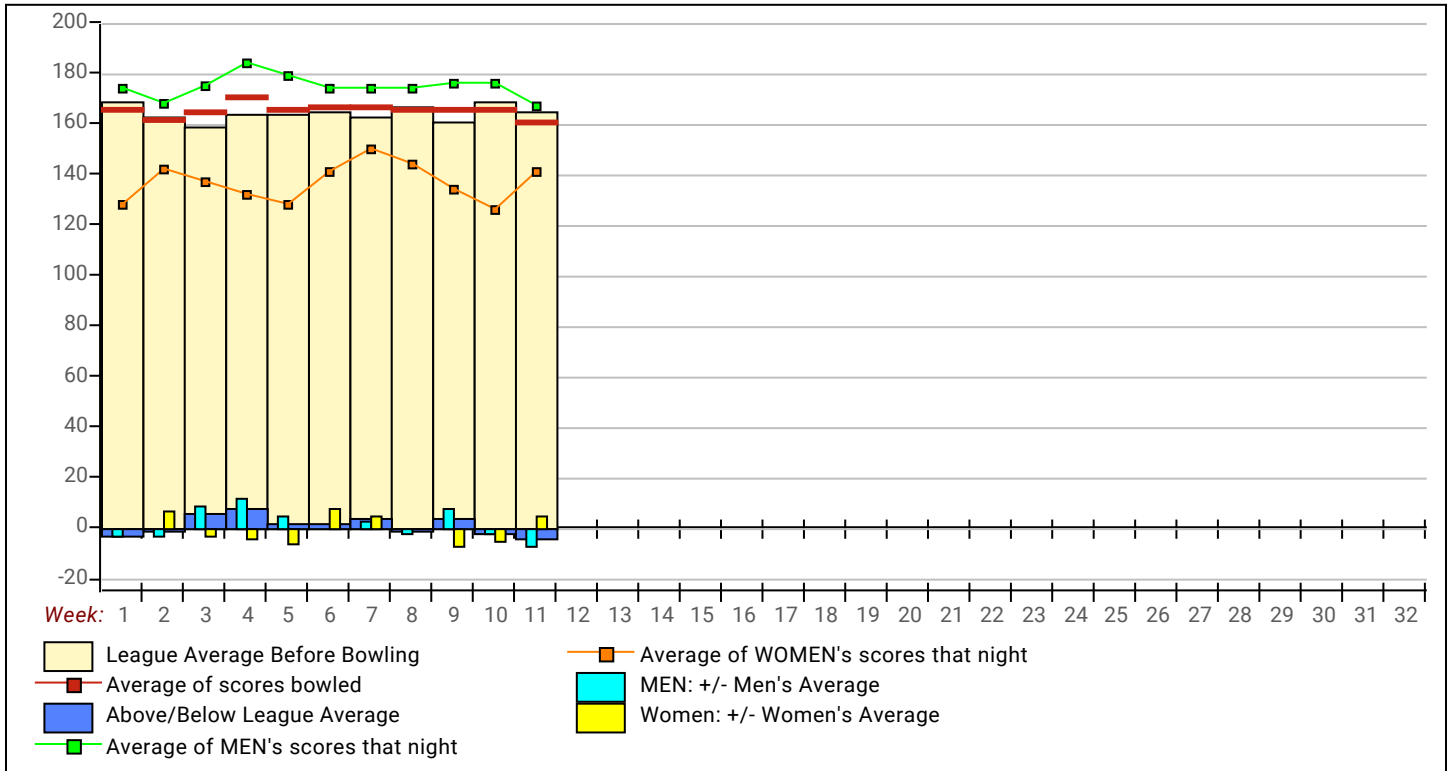

League Average Week-by-Week

High match Points: All Members of This League

Name	Points Won	Points Lost	%Won	Name	Points Won	Points Lost	%Won
1 Billy Waddle	44.0	16.0	73.33%	30 Wayne Stockwell	26.0	40.0	39.39%
2 Jeff O'Dell	4.0	2.0	66.67%	31 Dray Starzl	18.0	30.0	37.50%
3 Greg Davis	40.0	20.0	66.67%	32 Frank Graff	24.0	42.0	36.36%
4 Brian Menini	35.0	19.0	64.81%	33 Rodney Wright	4.0	8.0	33.33%
5 Jerry Wine	38.0	22.0	63.33%	34 Kirk Palmer	22.0	44.0	33.33%
6 David Pfeiffer	41.0	25.0	62.12%	35 Shawn Pulliam	8.0	16.0	33.33%
7 Dakota Reams	40.0	26.0	60.61%	36 Vern Cordray			0.00%
8 Chuck Webb	39.0	27.0	59.09%	37 John Kremer			0.00%
9 Ryan Graff	35.0	25.0	58.33%	38 Glenn Bragg			0.00%
10 Debbie Shiflett	30.0	24.0	55.56%	39 Tim Stanfield			0.00%
11 Terry Walter	36.0	30.0	54.55%	40 James Newman			0.00%
12 JR Guilford	32.0	28.0	53.33%	41 Karen Eubanks			0.00%
13 Bubby Hicks	35.0	31.0	53.03%	42 Colton Quail			0.00%
14 Joan Wright	31.0	29.0	51.67%	43 Jenna Dobrzanski			0.00%
15 Eldon Henry	34.0	32.0	51.52%	44 Jerry Stone			0.00%
16 Derek Huffmon	12.0	12.0	50.00%	45 Tanjua Waddle			0.00%
17 Paula Mccollum	12.0	12.0	50.00%	46 Jerrick Bagley			0.00%
18 Ron Hamilton	31.0	35.0	46.97%	47 Paul Frey			0.00%
19 Glenn Murrain	25.0	29.0	46.30%	48 Buck Forte			0.00%
20 Travis Hoyt	25.0	29.0	46.30%	49 Everett Goosey			0.00%
21 Charlotte Stockwell	30.0	36.0	45.45%	50 Maggie Kremer			0.00%
22 Kenny Kelley	24.0	30.0	44.44%	51 Shawn Moore			0.00%
23 Alan Pierce	8.0	10.0	44.44%	52 Steven Vaught			0.00%
24 Aaron Minor	24.0	30.0	44.44%	53 Sam Green			0.00%
25 Chris Pfeiffer	28.0	38.0	42.42%	54 Jim Kitchen			0.00%
26 Andrew Hoyt	27.0	39.0	40.91%	55 Raymond Morris			0.00%
27 Anita Kelley	22.0	32.0	40.74%	56 Tina Frey			0.00%
28 Pam Murrain	22.0	32.0	40.74%	57 Travis Goosey			0.00%
29 Lydia Palmer	26.0	40.0	39.39%	58 Mark Davis			0.00%