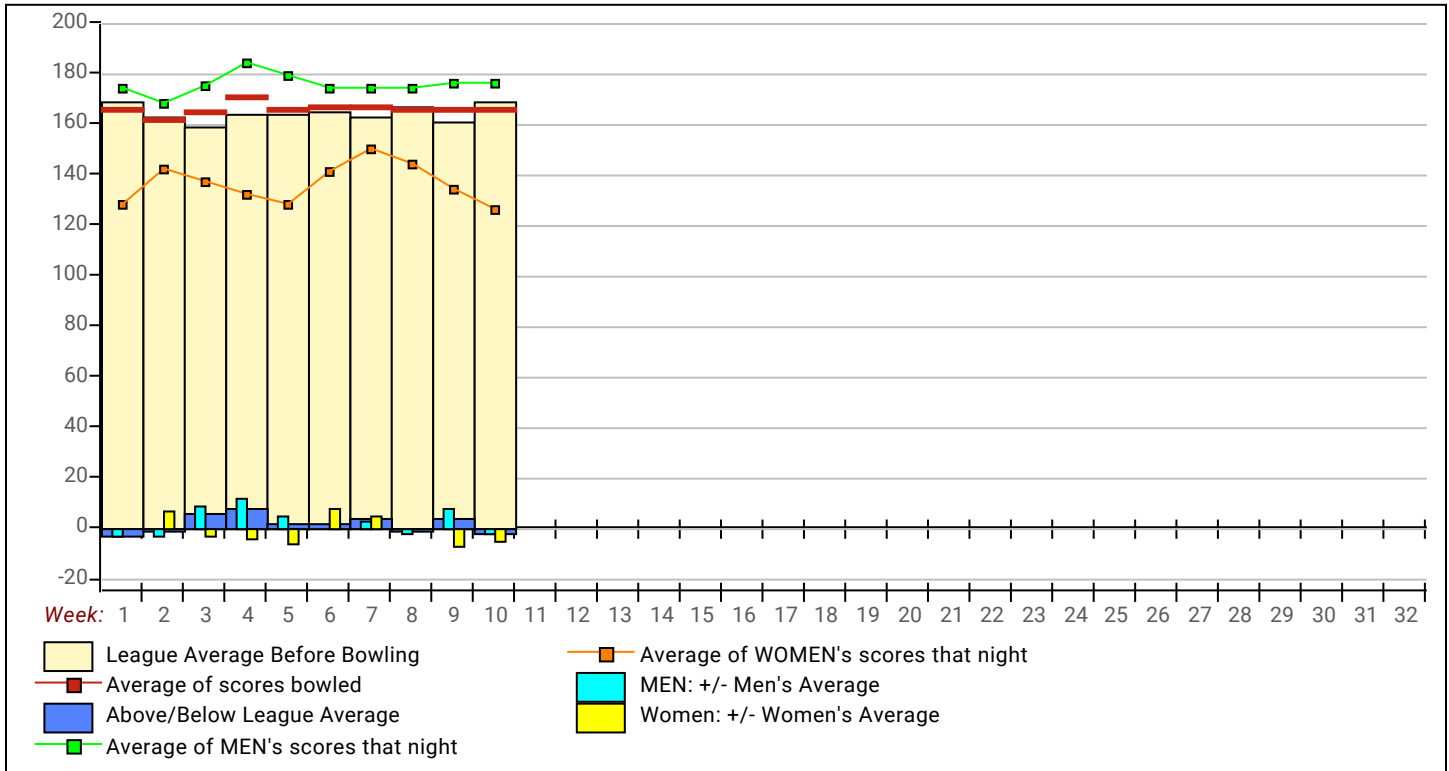

League Average Week-by-Week

High match Points: All Members of This League

Name	Points Won	Points Lost	%Won	Name	Points Won	Points Lost	%Won
1 Billy Waddle	40.0	14.0	74.07%	30 Dray Starzl	16.0	26.0	38.10%
2 Brian Menini	35.0	13.0	72.92%	31 Frank Graff	22.0	38.0	36.67%
3 David Pfeiffer	41.0	19.0	68.33%	32 Lydia Palmer	20.0	40.0	33.33%
4 Jeff O'Dell	4.0	2.0	66.67%	33 Rodney Wright	4.0	8.0	33.33%
5 Dakota Reams	38.0	22.0	63.33%	34 Kirk Palmer	20.0	40.0	33.33%
6 Jerry Wine	34.0	20.0	62.96%	35 Shawn Pulliam	8.0	16.0	33.33%
7 Greg Davis	34.0	20.0	62.96%	36 Vern Cordray			0.00%
8 Debbie Shiflett	28.0	20.0	58.33%	37 John Kremer			0.00%
9 Chuck Webb	35.0	25.0	58.33%	38 Glenn Bragg			0.00%
10 Ryan Graff	29.0	25.0	53.70%	39 Tim Stanfield			0.00%
11 Terry Walter	32.0	28.0	53.33%	40 James Newman			0.00%
12 JR Guilford	28.0	26.0	51.85%	41 Karen Eubanks			0.00%
13 Bubby Hicks	31.0	29.0	51.67%	42 Colton Quail			0.00%
14 Derek Huffmon	12.0	12.0	50.00%	43 Jenna Dobrzanski			0.00%
15 Paula Mccollum	12.0	12.0	50.00%	44 Jerry Stone			0.00%
16 Joan Wright	27.0	27.0	50.00%	45 Tanjua Waddle			0.00%
17 Eldon Henry	30.0	30.0	50.00%	46 Jerrick Bagley			0.00%
18 Ron Hamilton	29.0	31.0	48.33%	47 Paul Frey			0.00%
19 Travis Hoyt	23.0	25.0	47.92%	48 Buck Forte			0.00%
20 Charlotte Stockwell	28.0	32.0	46.67%	49 Everett Goosey			0.00%
21 Glenn Murrain	25.0	29.0	46.30%	50 Maggie Kremer			0.00%
22 Kenny Kelley	22.0	26.0	45.83%	51 Shawn Moore			0.00%
23 Alan Pierce	8.0	10.0	44.44%	52 Steven Vaught			0.00%
24 Wayne Stockwell	26.0	34.0	43.33%	53 Sam Green			0.00%
25 Chris Pfeiffer	26.0	34.0	43.33%	54 Jim Kitchen			0.00%
26 Anita Kelley	20.0	28.0	41.67%	55 Raymond Morris			0.00%
27 Pam Murrain	20.0	28.0	41.67%	56 Tina Frey			0.00%
28 Aaron Minor	20.0	28.0	41.67%	57 Travis Goosey			0.00%
29 Andrew Hoyt	23.0	37.0	38.33%	58 Mark Davis			0.00%